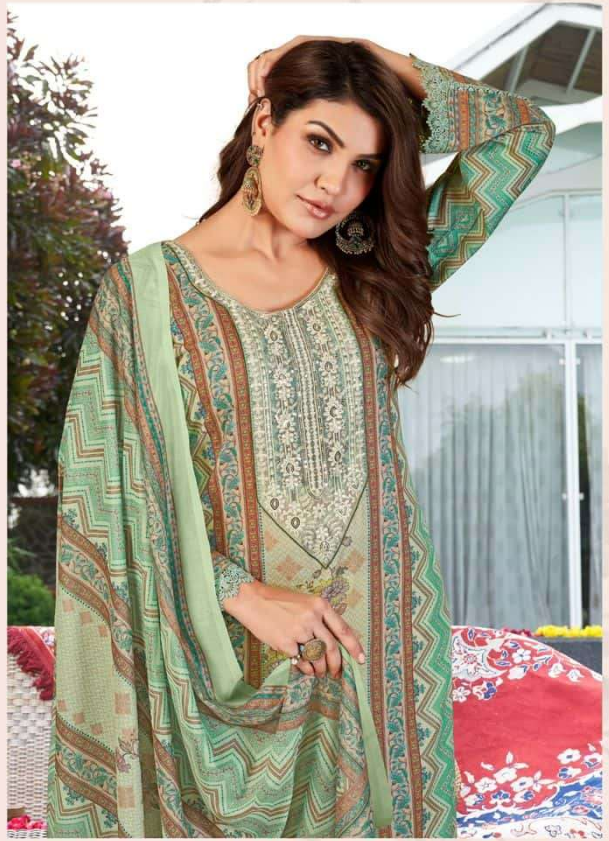

# C-19

**C-19-A**

**C-19-B**

**--:TOP:-  
PURE LAWN COTTON  
WITH DIGITAL PRINT**

**--:DUPATTA:-  
MAL COTTON  
WITH DIGITAL PRINT**

**--:PANT:-  
SEMI COTTON**

**FABRIC DETAILS**  
TOP: PURE LAWN COTTON  
WITH DIGITAL PRINT  
PANT : SEMI COTTON  
DUPATTA : MAL COTTON WITH  
DIGITAL PRINT

**D.NO.  
C-19**

**AFFAN CREATION**®

**AFFAN CREATION**

**C-19-B**

**FABRIC DETAILS**

TOP: PURE LAWN COTTON  
WITH DIGITAL PRINT  
PANT : SEMI COTTON  
DUPATTA : MAL COTTON WITH  
DIGITAL PRINT

**D.NO.  
C-19**