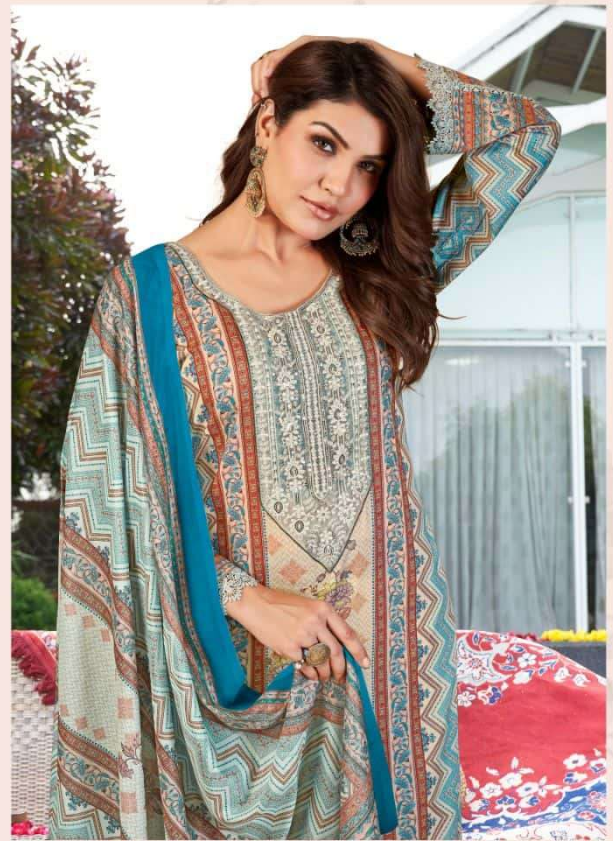

# C-19

**C-19-A**

**C-19-B**

**--:TOP:-  
PURE LAWN COTTON  
WITH DIGITAL PRINT**

**--:DUPATTA:-  
MAL COTTON  
WITH DIGITAL PRINT**

**--:PANT:-  
SEMI COTTON**

**FABRIC DETAILS**  
TOP: PURE LAWN COTTON  
WITH DIGITAL PRINT  
PANT : SEMI COTTON  
DUPATTA : MAL COTTON WITH  
DIGITAL PRINT

**D.NO.  
C-19**

**AFFAN CREATION**®

**AFFAN CREATION**

**C-19-B**

**FABRIC DETAILS**

TOP: PURE LAWN COTTON  
WITH DIGITAL PRINT  
PANT : SEMI COTTON  
DUPATTA : MAL COTTON WITH  
DIGITAL PRINT

**D.NO.  
C-19**