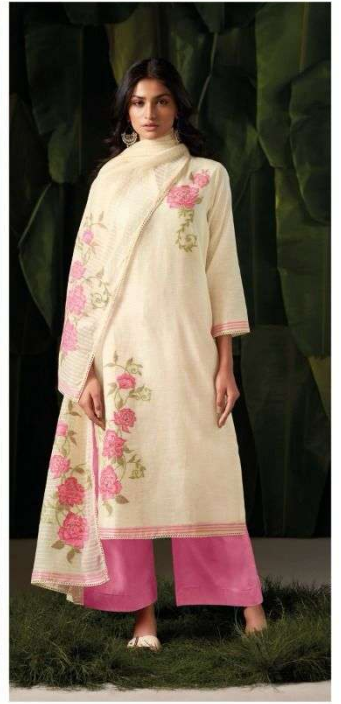

S3464-D

Ganga®
Iradri
S3464- A/B/C/D