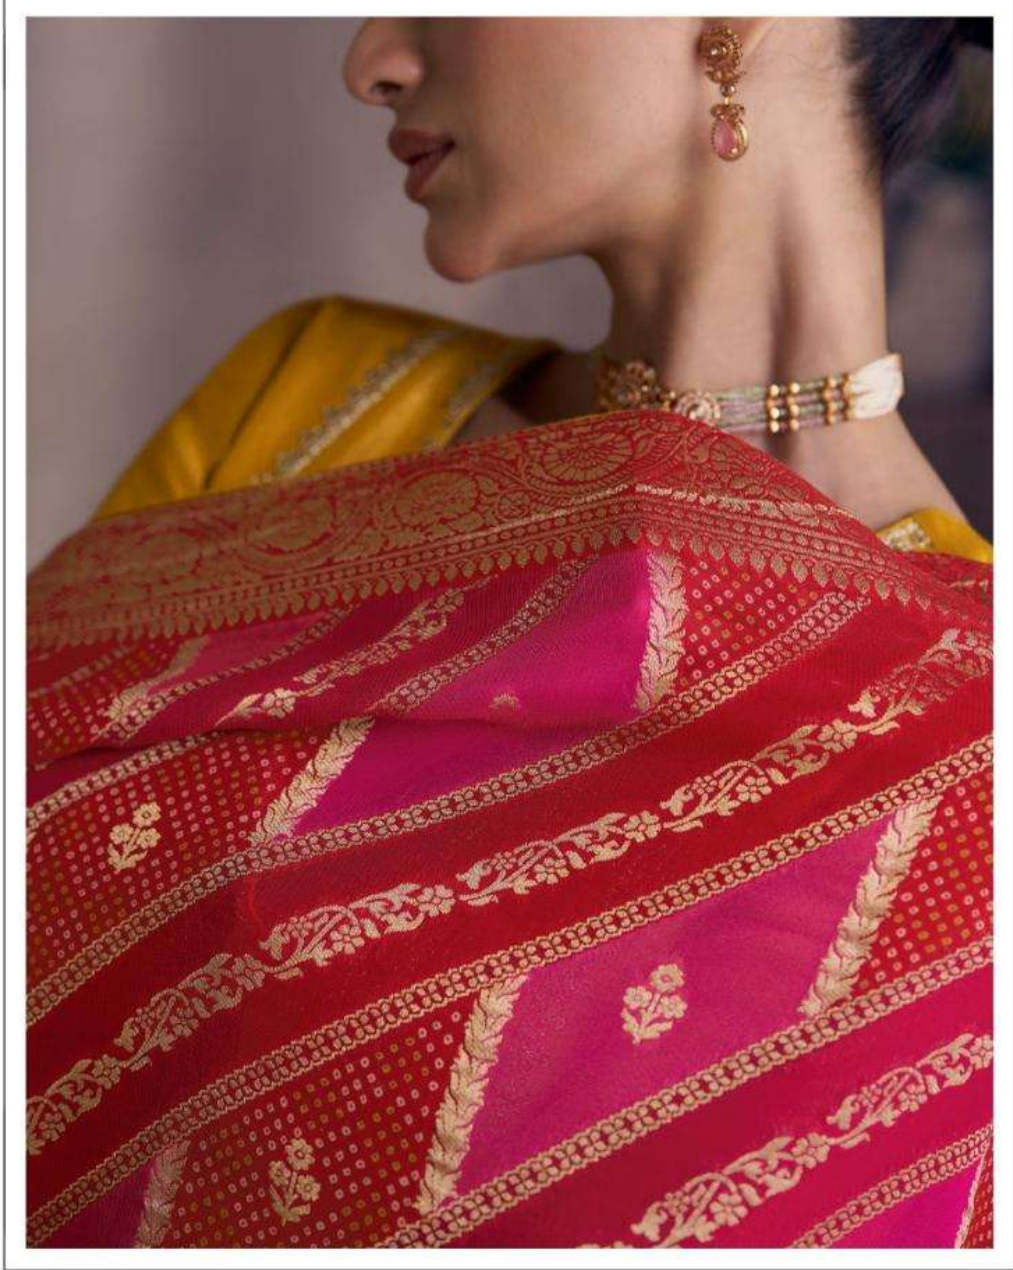

SAYURI[®]
Designer

NAAZ

SAYURI[®]
— Designer

SAYURI®
Designer

YOUTHFUL

●
5641

HOPEFUL

The ethnic yet contemporary fashion story enriches your hopes and dreams for a perfect dress!