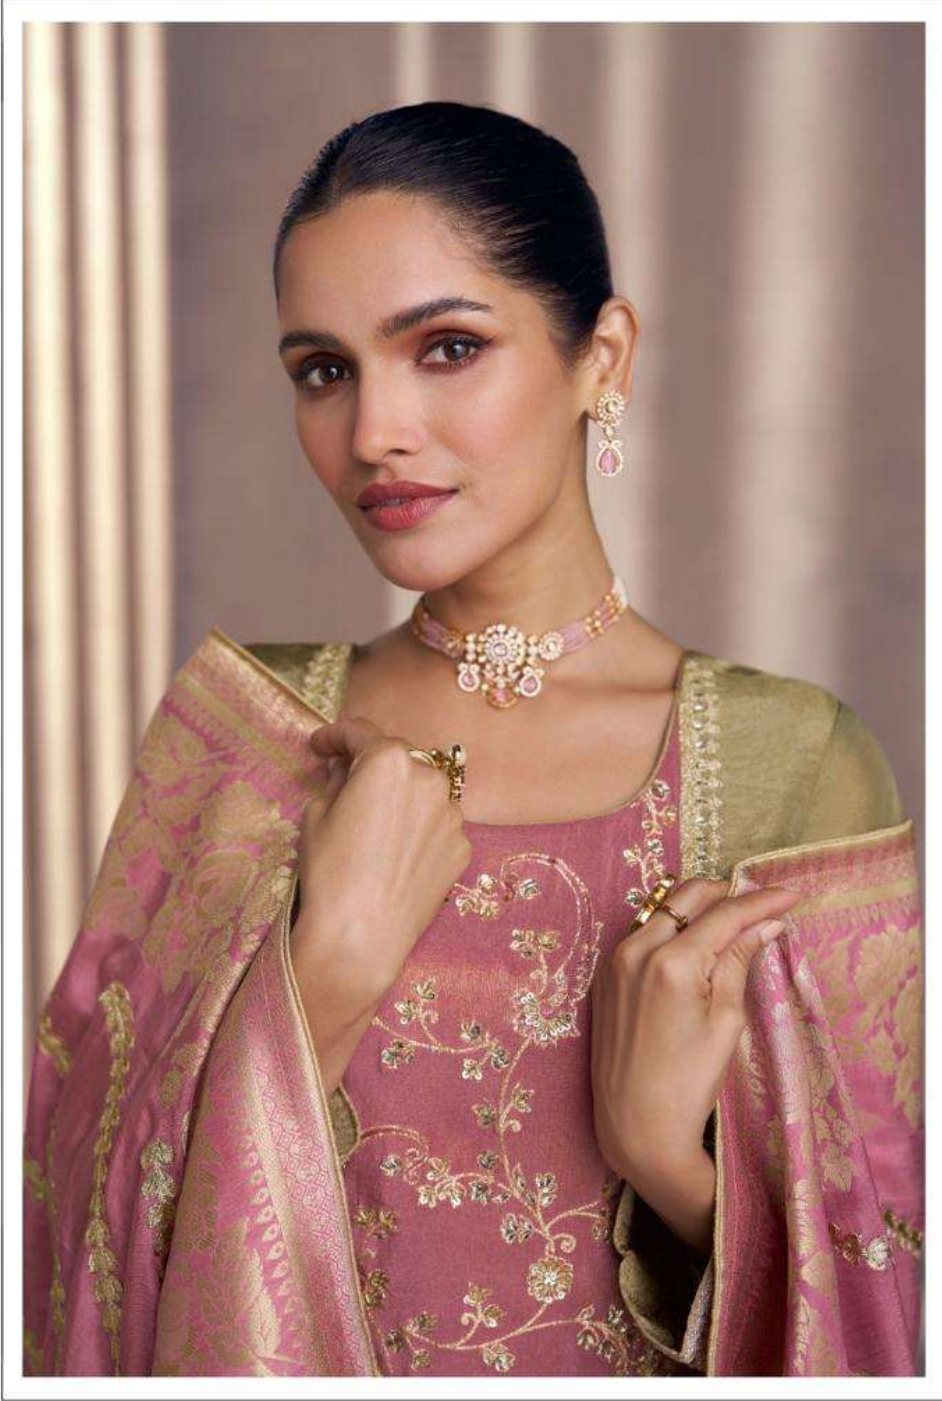

HOPEFUL

The ethnic yet contemporary fashion story enriches your hopes and dreams for a perfect dress!

●
5639