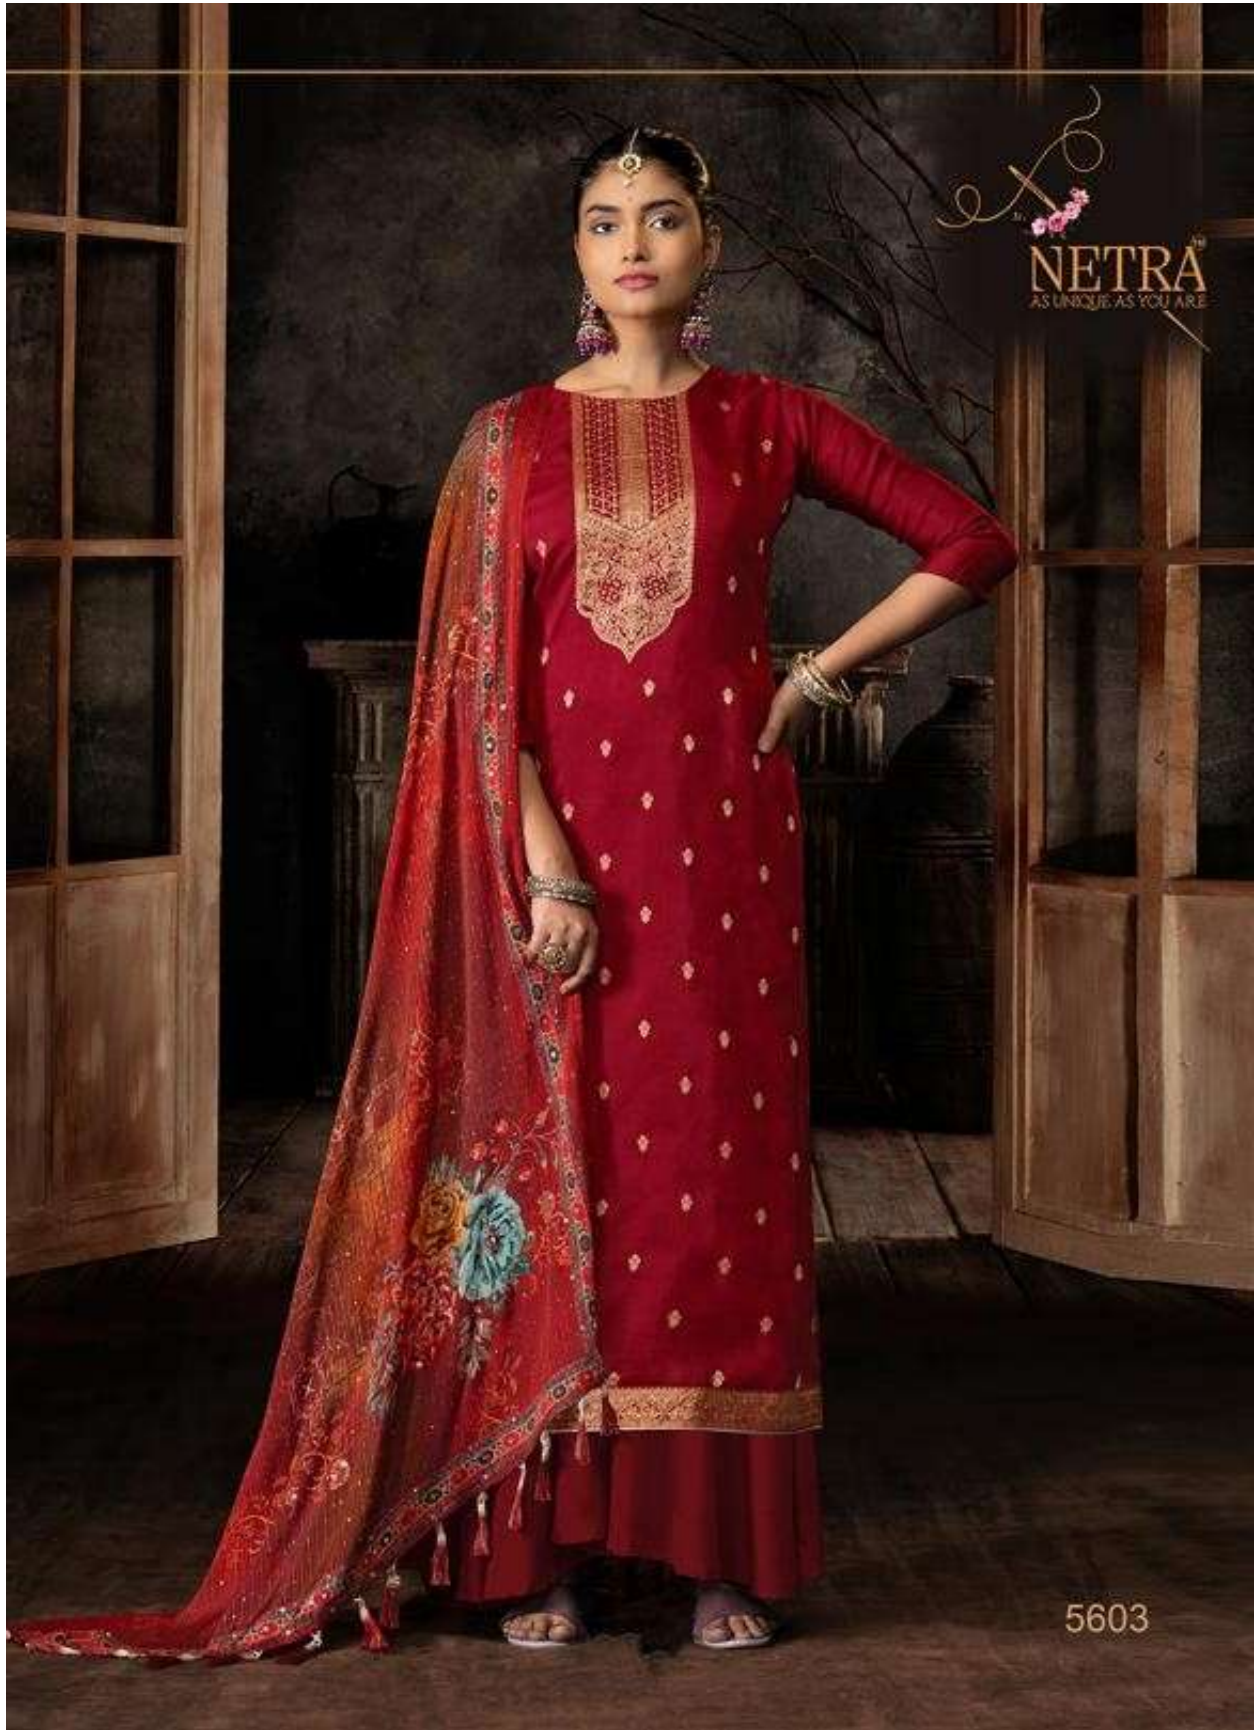

# Chandani

D. No. 7201 to 7206  
AS UNIQUE AS YOU ARE

Top :- PURE LAKHNAVI WEAVING  
WITH ADDITIONAL SWAROVSKI WORK

Bottom :- OLLY COTTON

Dupatta :- PURE CHIMON DIGITAL PRINT DUPATTA WITH  
SEQUENCE WORK OR HAND WORK &  
2 SIDE KATKAN

## Chandani

~ DESIGN ~

7201 to 7206

~ TOP ~

PURE LAKHNAVI WEAVING  
WITH ADDITIONAL SWAROVSKI WORK

~ BOTTOM ~

OLLY COTTON

~ DUPATTA ~