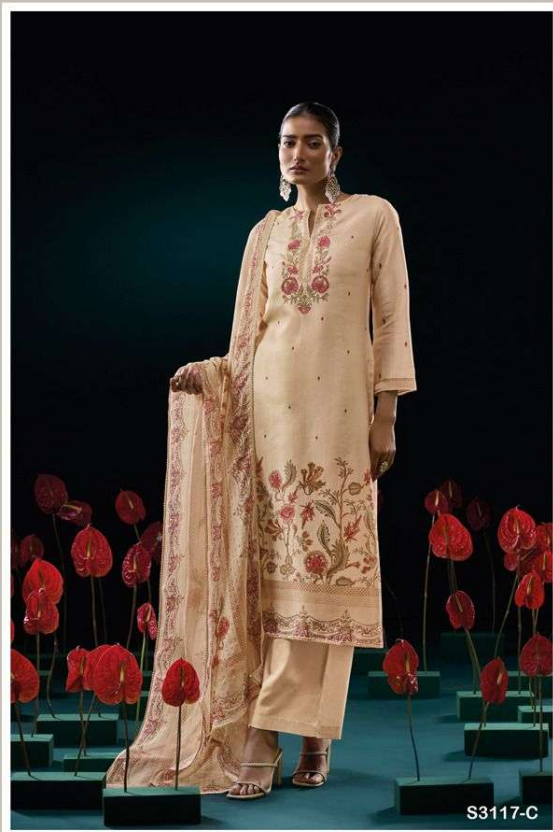

Ganga®
Fraide
S3117

S3117-A

S3117-B

S3117-C

S3117-D

Ganga®
Fraide
S3117- A/B/C/D

Ganga®

Ganga®

Ganga®

Ganga®
Fraide
S3117

S3117-C

Ganga®

S3117-D

S3117-B

S3117-A

PRODUCT NAME	<i>FRAIDE</i>
D.NO.	S3117
DESCRIPTION	<p>TOP PREMIUM PURE BEMBERG GADWAL SILK JACQUARD PRINTED WITH EMBROIDERY & JARI CROCHET LACE.</p> <p>BOTTOM PREMIUM VISCOSE SILK SOLID COLOR.</p> <p>DUPATTA PREMIUM PURE ORGANZA SILK JACQUARD PRINTED WITH JARI CROCHET LACE.</p>
HSN CODE	540834
WHOLESALE PRICE	2295/- EACH+GST(EXTRA)