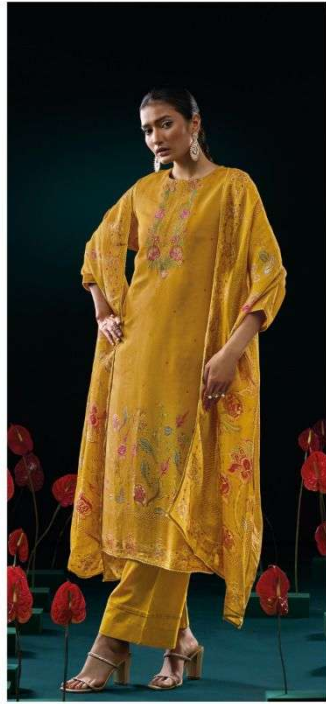

Ganga®
Fraide
S3117

S3117-A

S3117-B

S3117-C

S3117-D

Ganga®
Fraide
S3117- A/B/C/D

Ganga®

Ganga®

Ganga®

Ganga®
Fraide
S3117

S3117-C

Ganga®

S3117-D

S3117-B

S3117-A

PRODUCT NAME	<i>FRAIDE</i>
D.NO.	S3117
DESCRIPTION	<p>TOP PREMIUM PURE BEMBERG GADWAL SILK JACQUARD PRINTED WITH EMBROIDERY & JARI CROCHET LACE.</p> <p>BOTTOM PREMIUM VISCOSE SILK SOLID COLOR.</p> <p>DUPATTA PREMIUM PURE ORGANZA SILK JACQUARD PRINTED WITH JARI CROCHET LACE.</p>
HSN CODE	540834
WHOLESALE PRICE	2295/- EACH+GST(EXTRA)