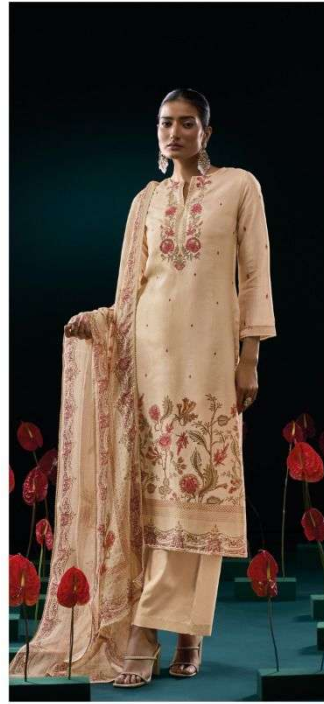

Ganga®
Fraide
S3117

S3117-A

S3117-B

S3117-C

S3117-D

Ganga®
Fraide
S3117- A/B/C/D

Ganga®

Ganga®

Ganga®

Ganga®
Fraide
S3117

S3117-C

Ganga®

S3117-D

S3117-B

S3117-A

PRODUCT NAME	<i>FRAIDE</i>
D.NO.	S3117
DESCRIPTION	<p>TOP PREMIUM PURE BEMBERG GADWAL SILK JACQUARD PRINTED WITH EMBROIDERY & JARI CROCHET LACE.</p> <p>BOTTOM PREMIUM VISCOSE SILK SOLID COLOR.</p> <p>DUPATTA PREMIUM PURE ORGANZA SILK JACQUARD PRINTED WITH JARI CROCHET LACE.</p>
HSN CODE	540834
WHOLESALE PRICE	2295/- EACH+GST(EXTRA)