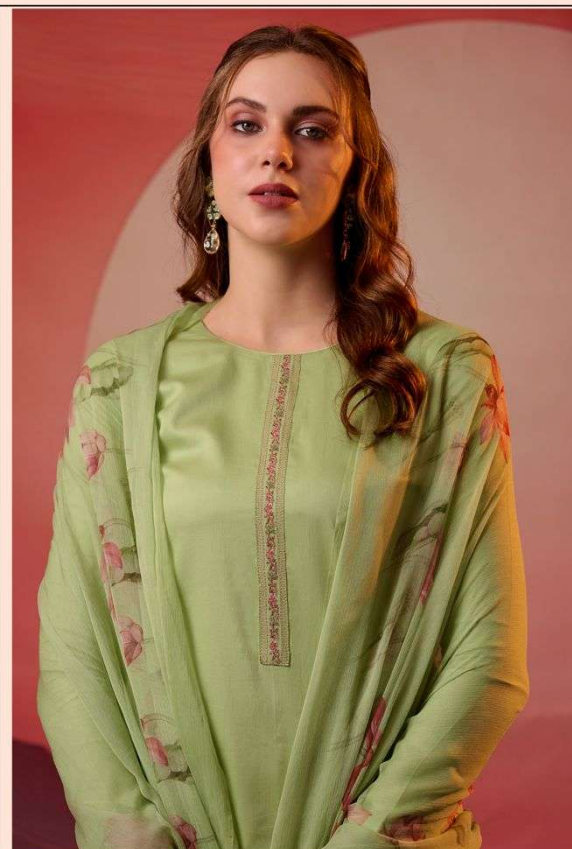

Netra®
• EXCLUSIVE •

Presents

Rubi

DESIGN

NE-S36-A TO NE-S36-D

~ TOP ~

PREMIUM COTTON SILK SOLID
WITH EMBROIDERY

~ BOTTOM ~

PREMIUM COTTON SILK
SOLID COLOUR

~ DUPATTA ~

PURE CHIFFON DIGITAL PRINT