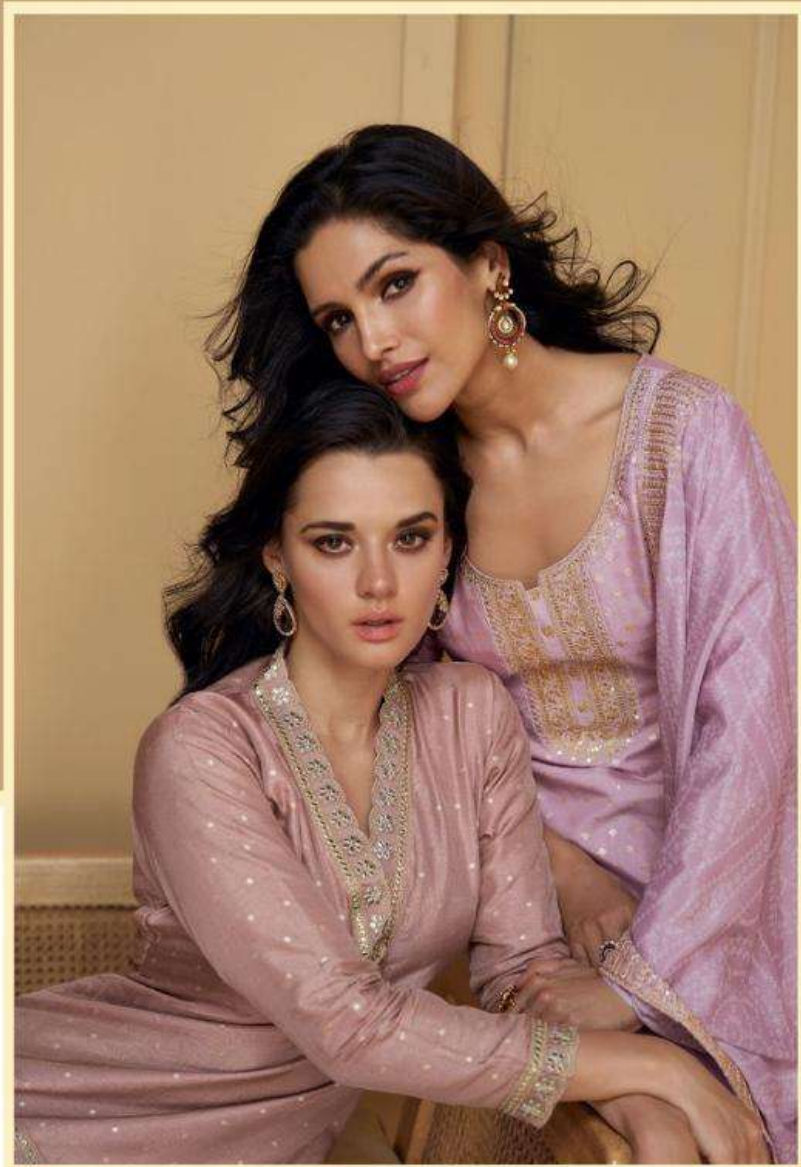

# NUTAN

Crafted with the latest designs and amazing color combinations,  
is collection will make you fall for it.

**SAYURI**<sup>®</sup>  
— Designer

# NUTAN

Crafted with the latest designs and amazing color combinations,  
is collection will make you fall for it.

**SAYURI**<sup>®</sup>  
— Designer

**SAYURI**<sup>®</sup>  
Designer

Fashion Statement \_\_\_\_\_ **D No-5570**