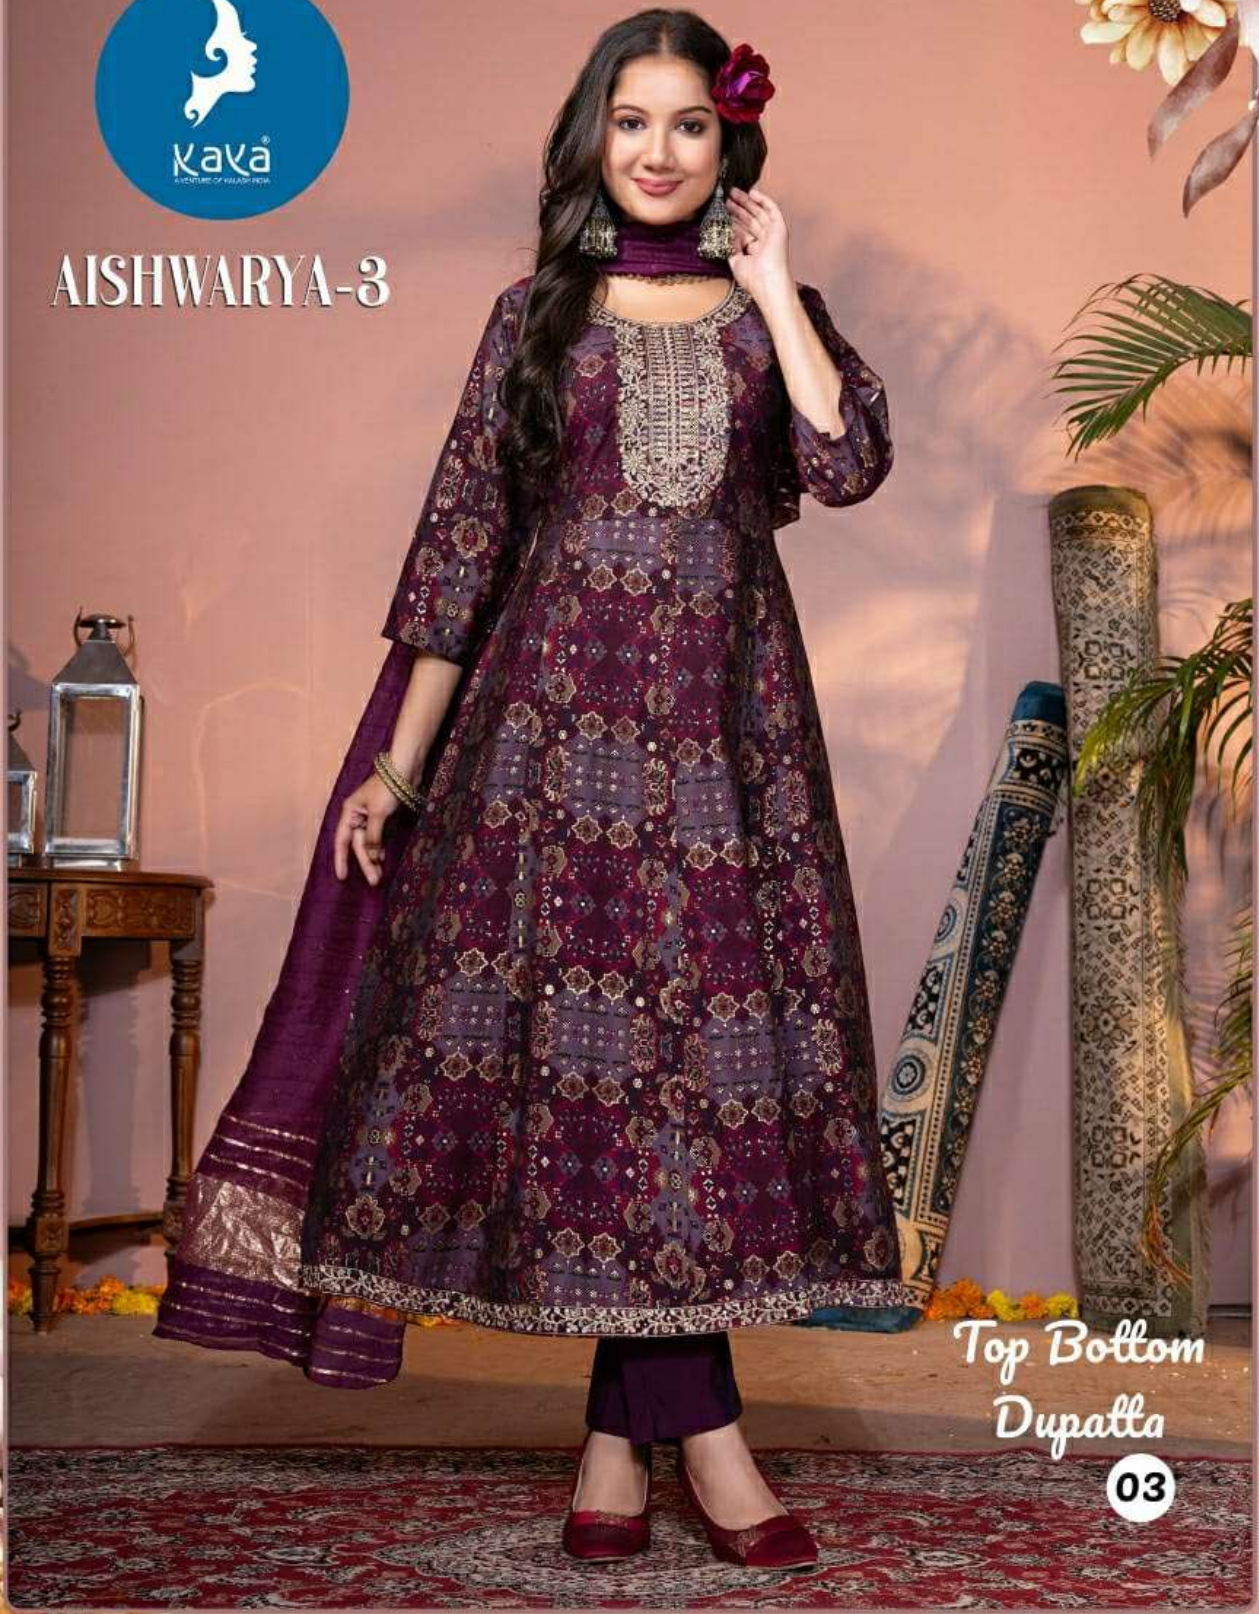

AISHWARYA-3