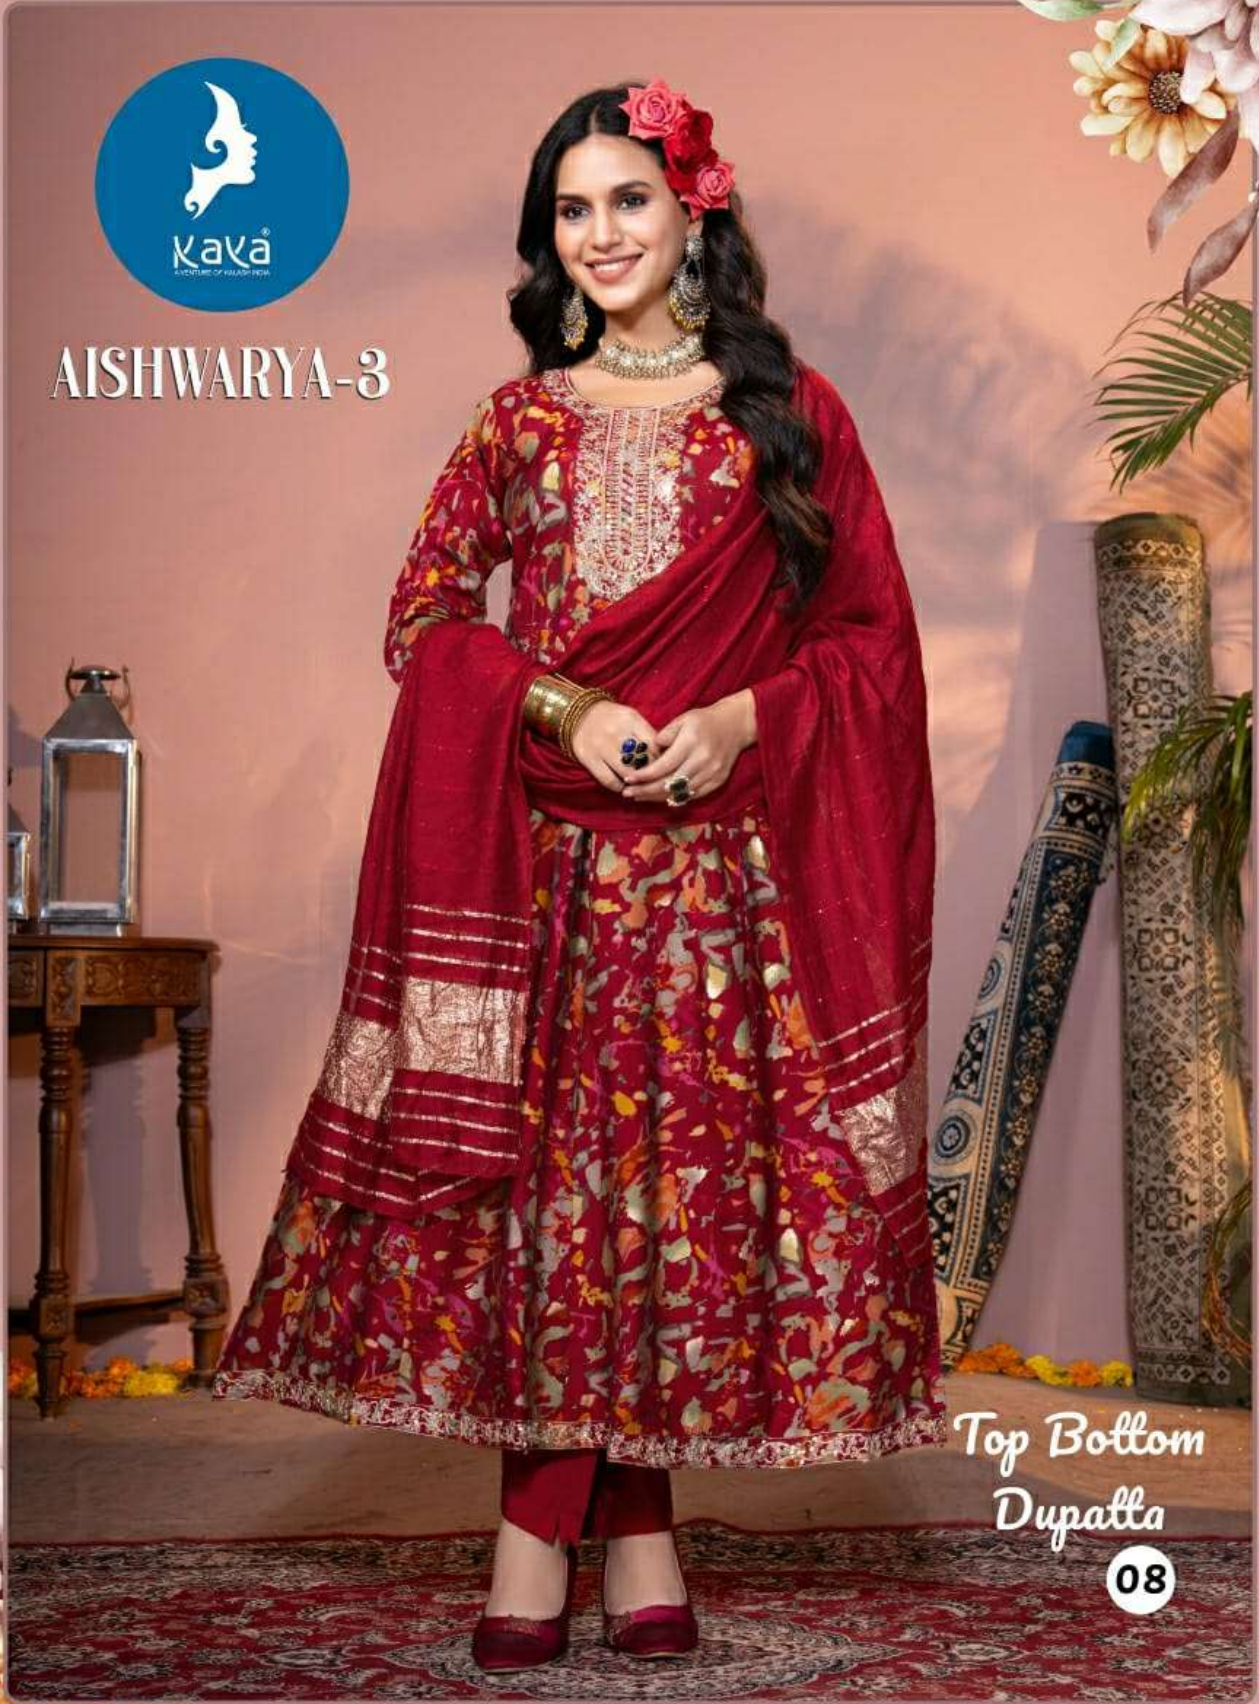

AISHWARYA-3