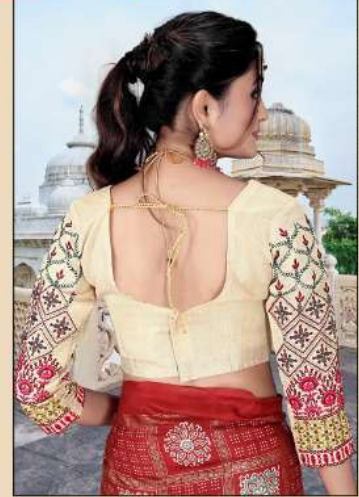

SUNAINA

AJRAKHI PRINT SAREE WITH EMBROIDERY BLOUSE

D.N.3281

StyleWell®

SUNAINA

AJARAKH PRINT SAREE WITH EMBROIDERY BLOUSE

D.N.3280

StyleWell®

SUNAINA

AJARAKH PRINT SAREE WITH EMBROIDERY BLOUSE

D.N.3283

StyleWell®

SUNAINA

AJRAKHI PRINT SAREE WITH EMBROIDERY BLOUSE

D.N.3282

StyleWell®