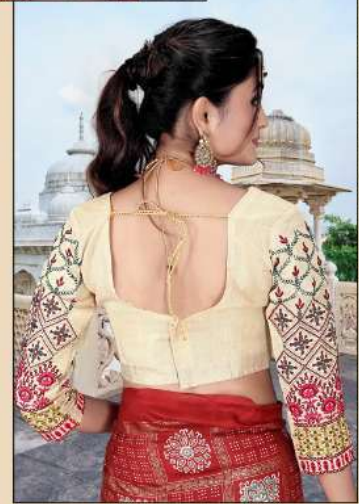

SUNAINA

AJRAKHI PRINT SAREE WITH EMBROIDERY BLOUSE

D.N.3281

StyleWell®

SUNAINA

AJARAKH PRINT SAREE WITH EMBROIDERY BLOUSE

D.N.3280

StyleWell®

SUNAINA

AJARAKH PRINT SAREE WITH EMBROIDERY BLOUSE

D.N.3283

StyleWell®

SUNAINA

AJRAKHI PRINT SAREE WITH EMBROIDERY BLOUSE

D.N.3282

StyleWell®

SUNAINA

AJRAKHI PRINT SAREE WITH EMBROIDERY BLOUSE

D.N.3284

StyleWell®

SUNAINA

ALMIRAH PRINT SAREE WITH EMBROIDERY BLOUSE