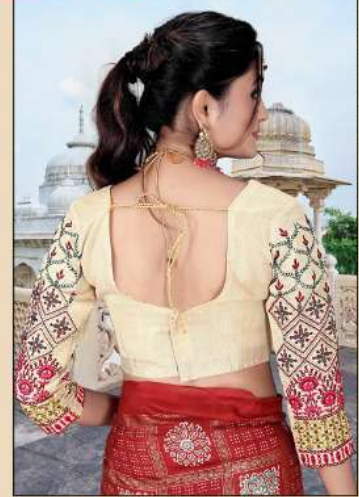

SUNAINA

AJRAKHI PRINT SAREE WITH EMBROIDERY BLOUSE

D.N.3281

StyleWell®

SUNAINA

AJARAKH PRINT SAREE WITH EMBROIDERY BLOUSE

D.N.3280

StyleWell®