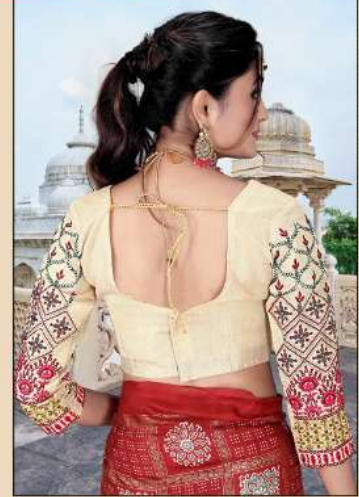

StyleWell®

SUNAINA

AJRAKHI PRINT SAREE WITH EMBROIDERY BLOUSE

D.N.3279