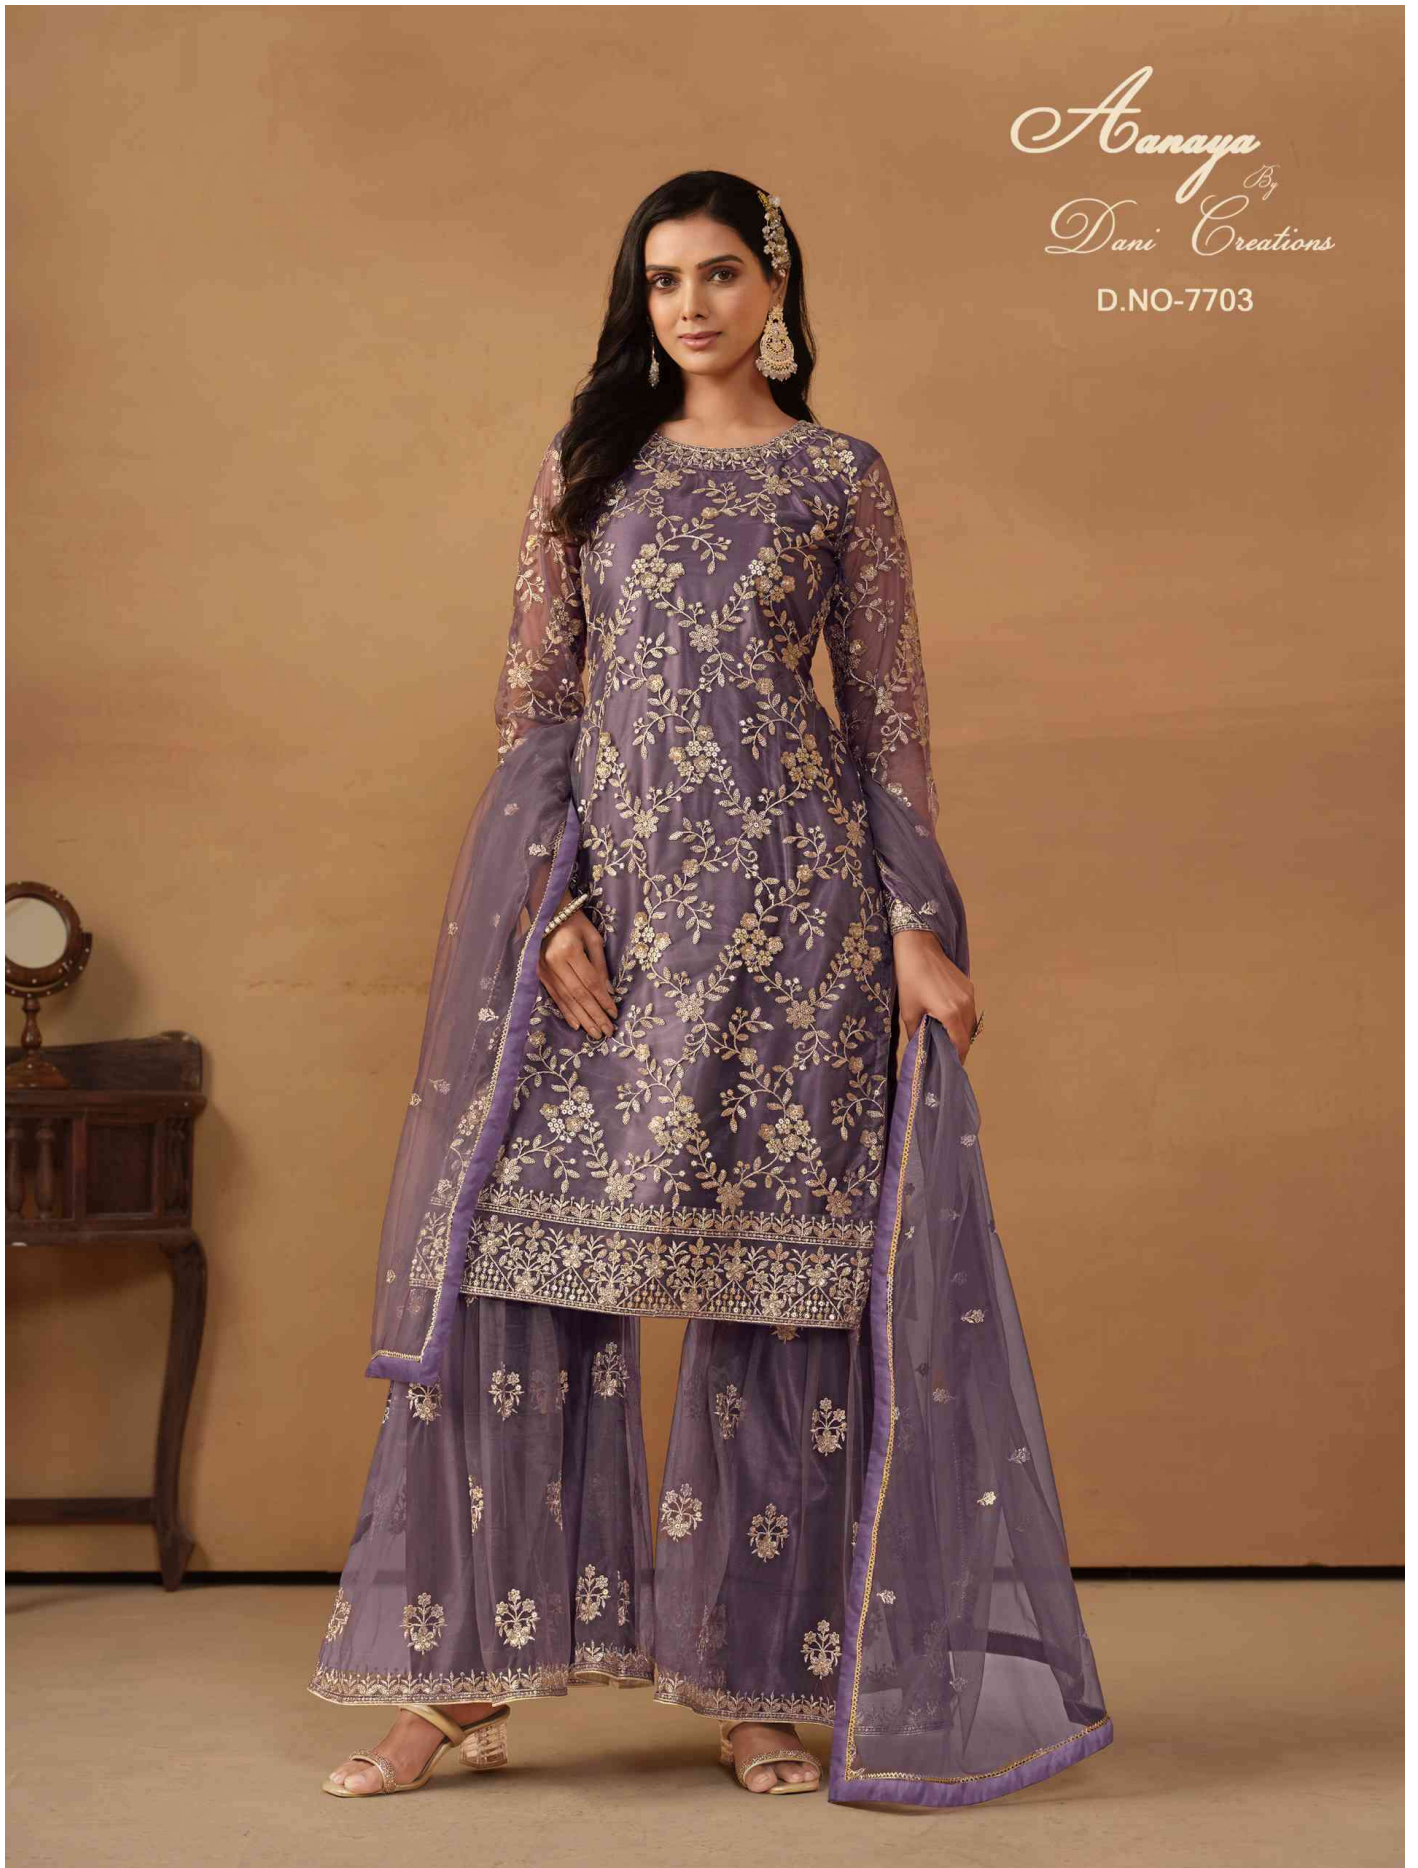

Anaya
By
Dani Creations

D.NO-7703