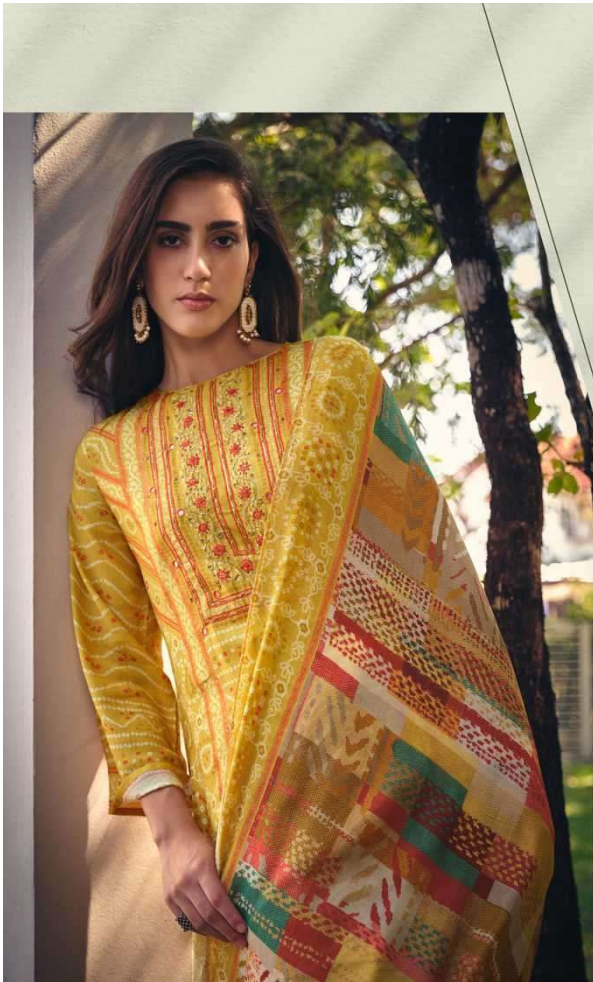

Sadhana

10041

FASHION & SUNSHINE
+ + + + +
ANYTHING IS POSSIBLE WITH SUNSHINE OF SELF-CONFIDENCE.