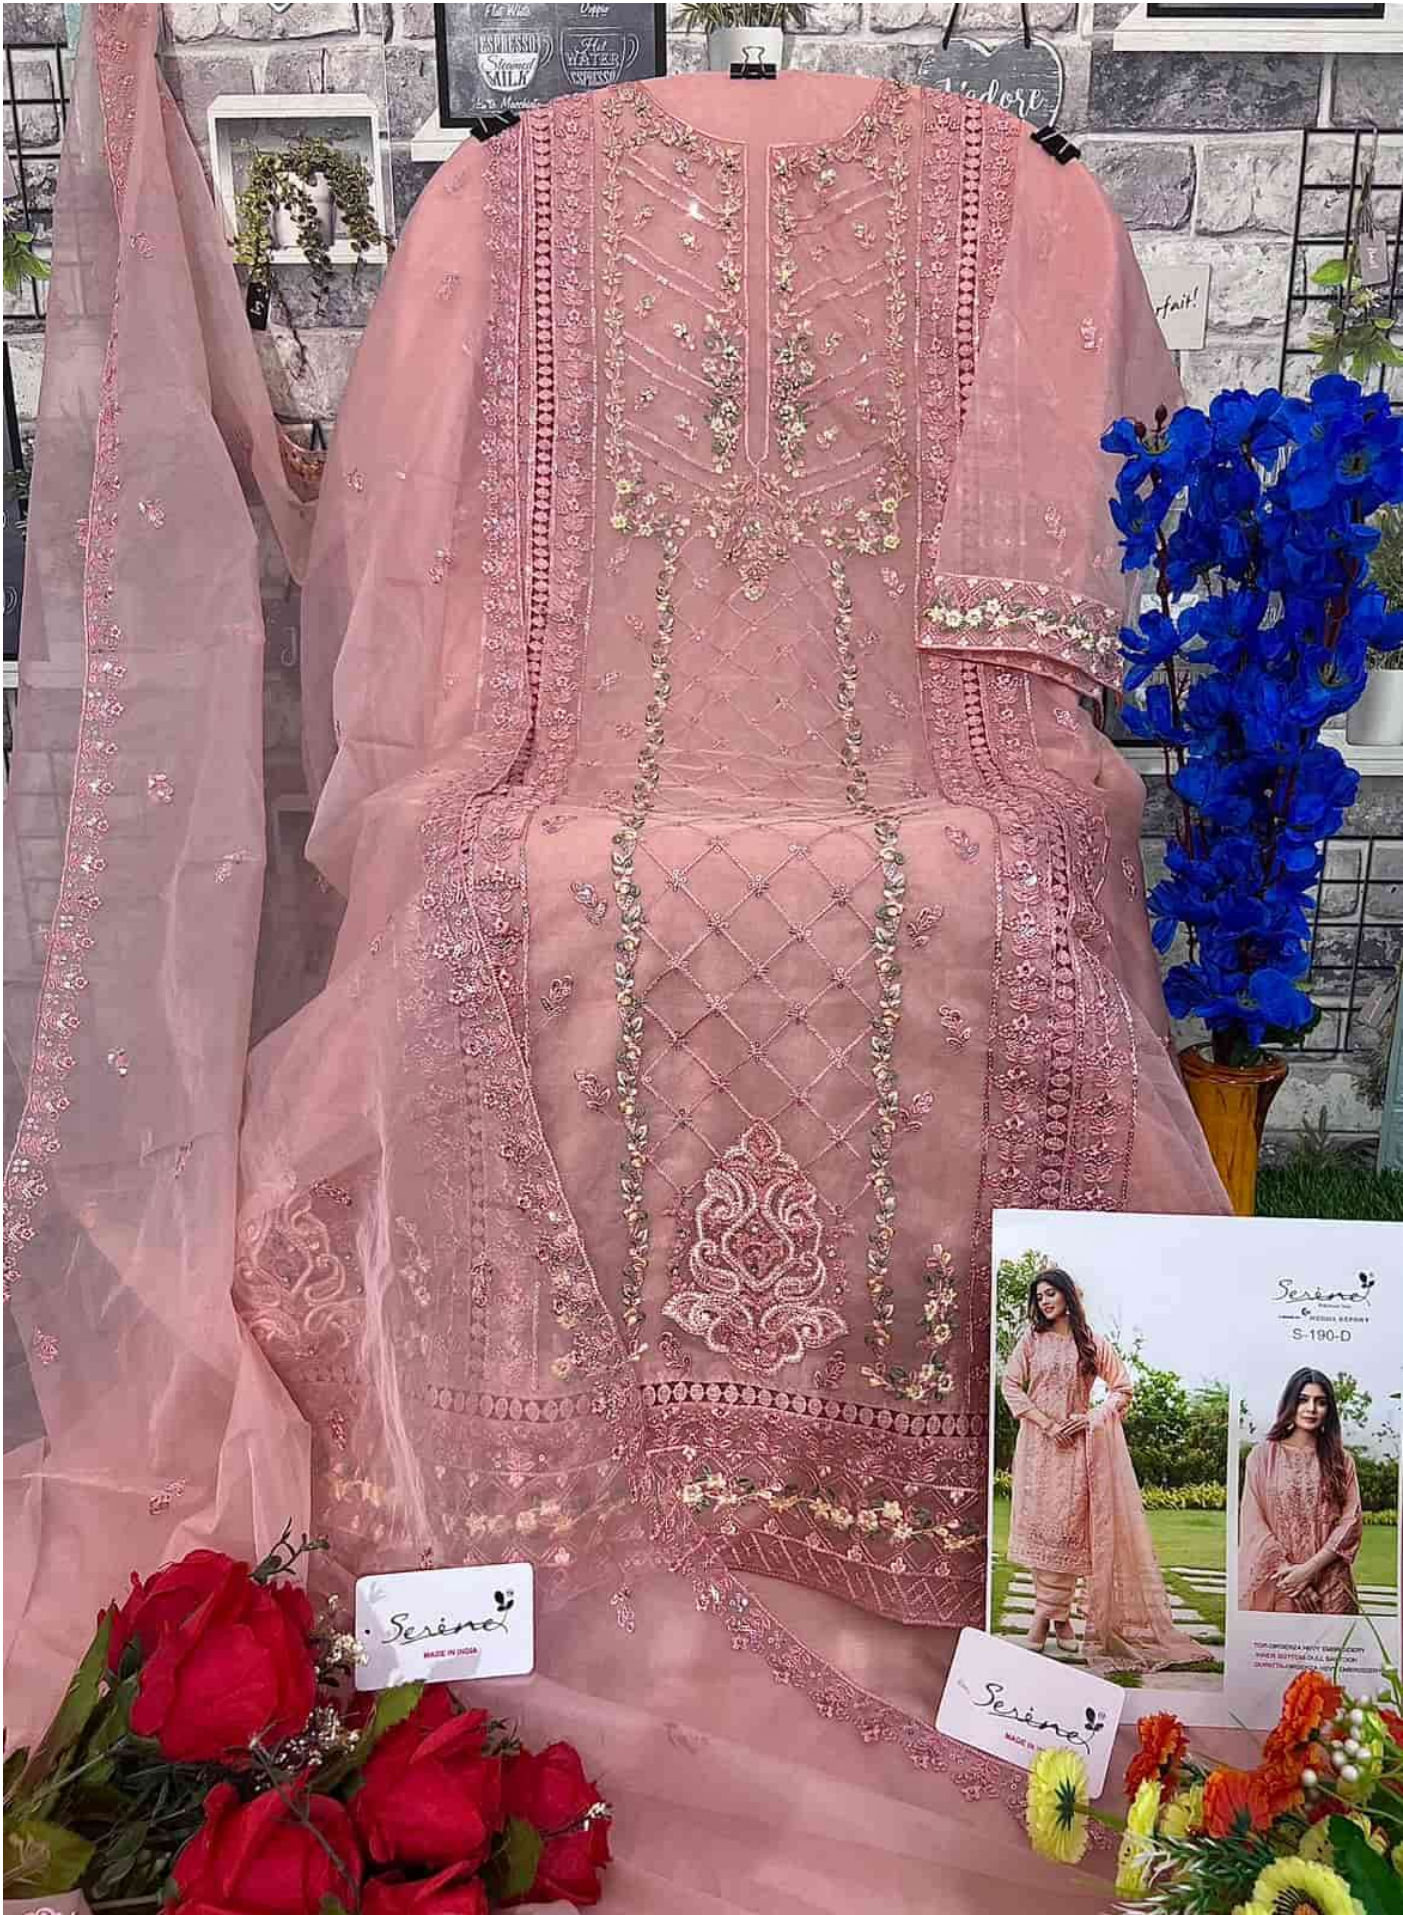

Sereno
MADE IN INDIA

Sereno
MADE IN INDIA

Sereno
S-190-D