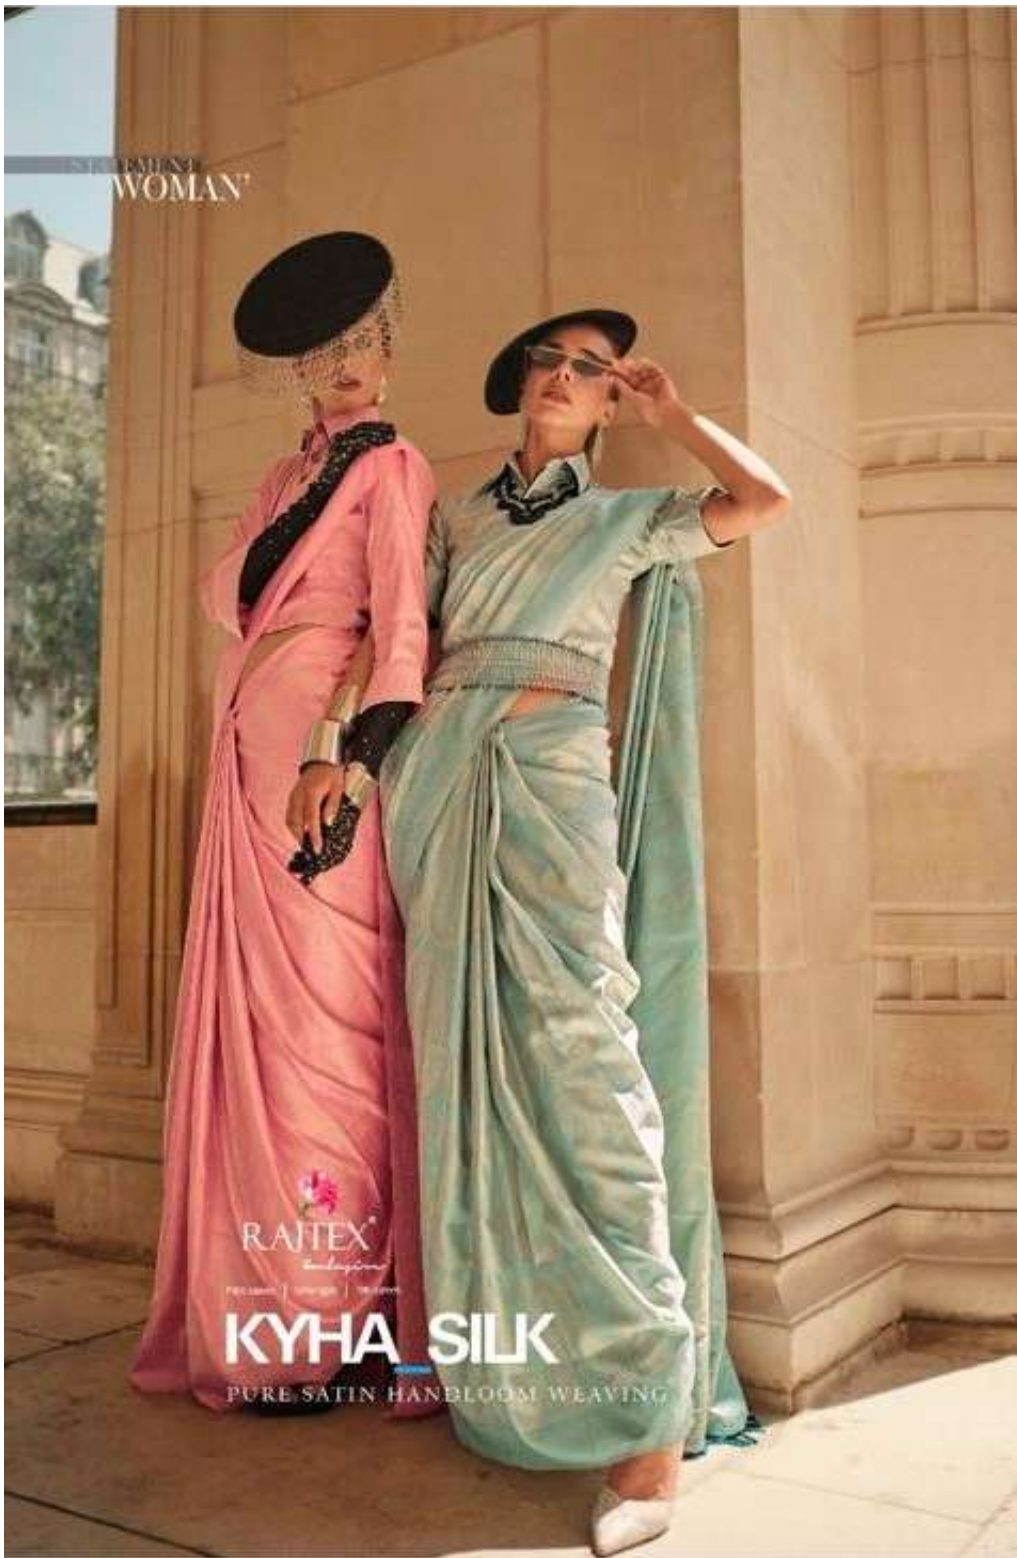

STYLISH
WOMAN

RAJTEX

Indonesian

PREMIUM | SUSTAINABLE | INNOVATIVE

KYHA SILK

PURE SATIN HANDBLOOM WEAVING