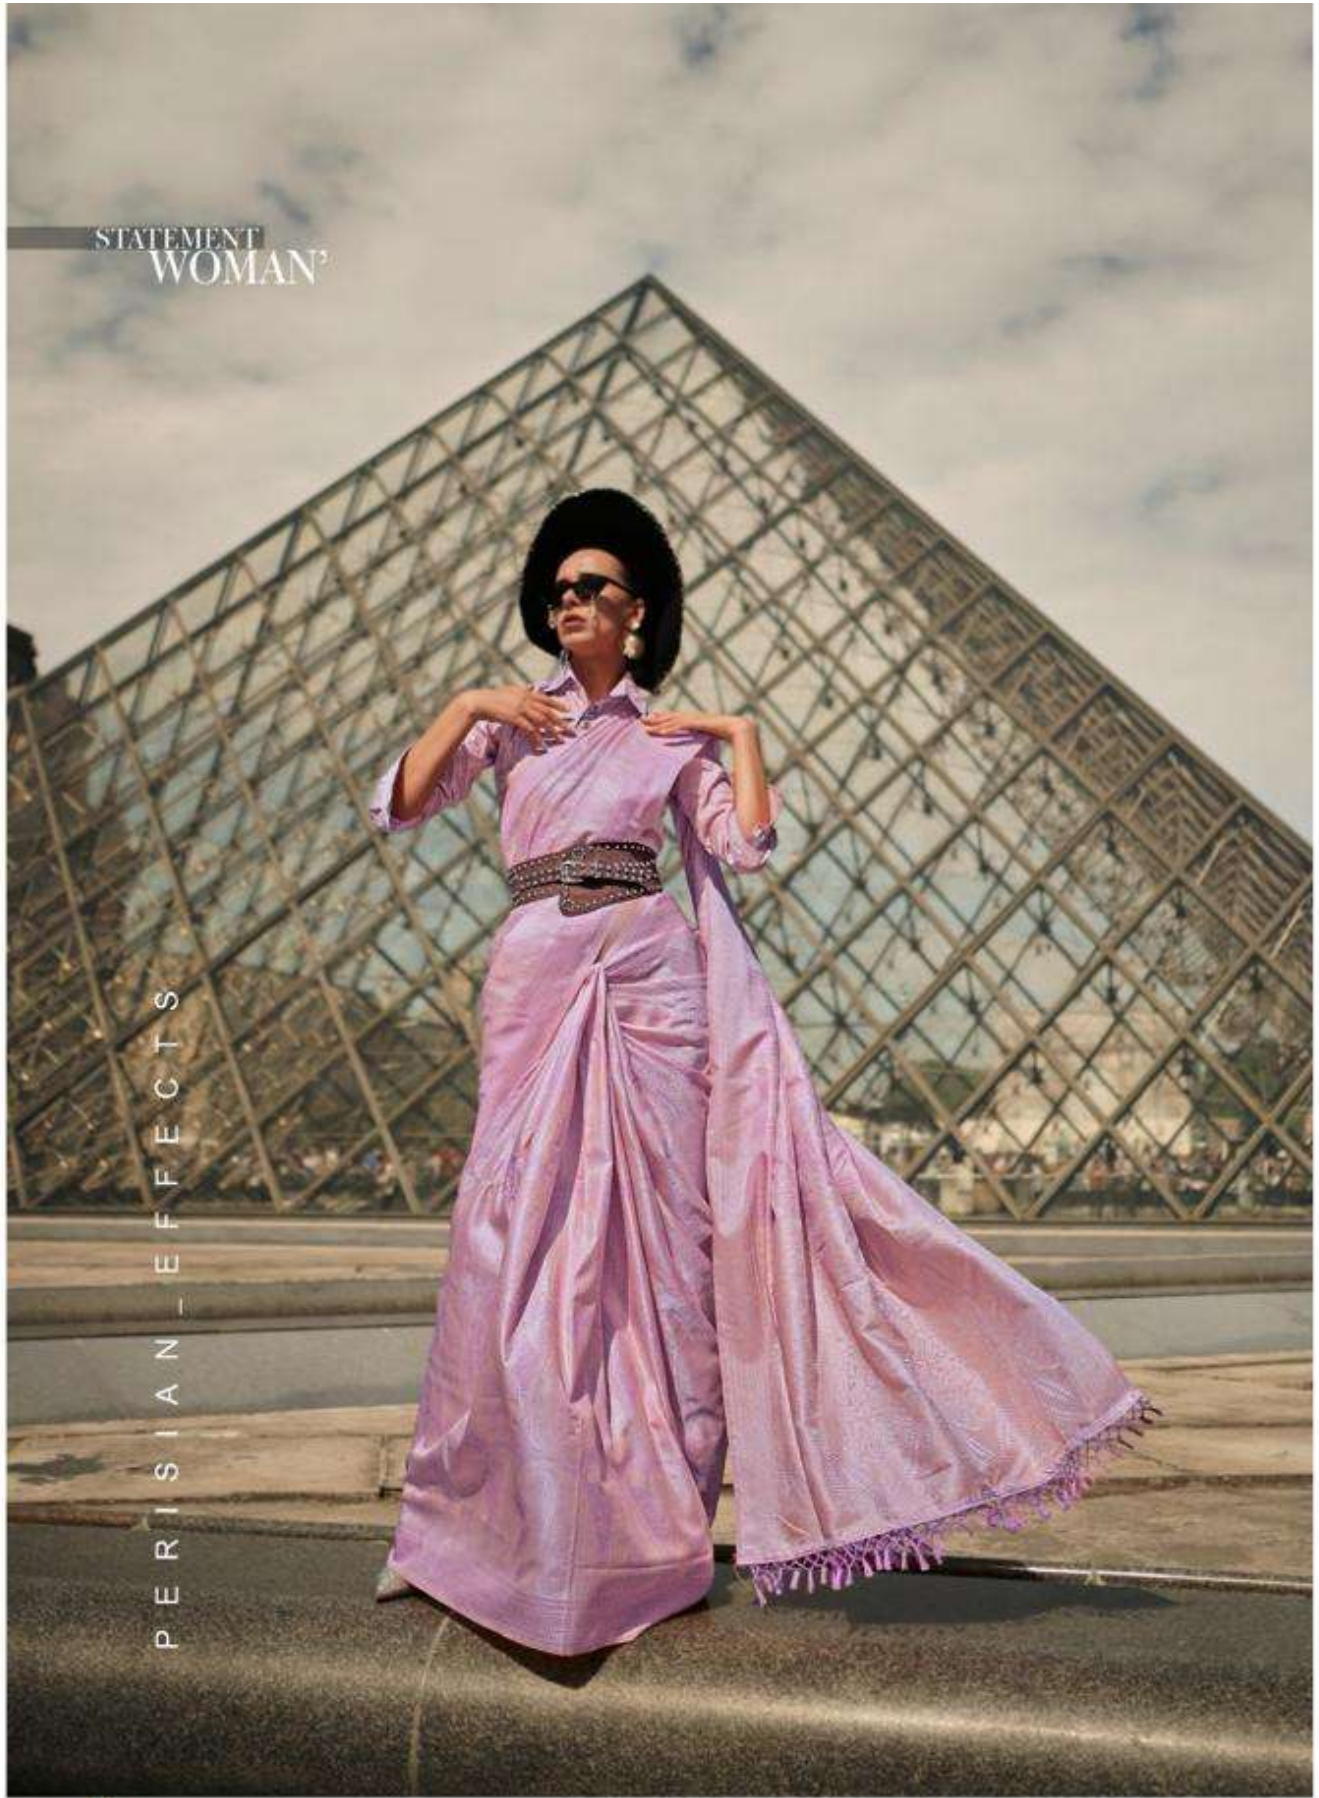

PURE SATIN HANDLOOM WEAVING 336006

STATEMENT
WOMAN²

PERISIAN EFFECTS

RAJTEX
Amalgam
Print sarees | Lehngas | Silk sarees

KYHA_SILK

PURE SATIN HANDLOOM WEAVING 3 3 6 0 0 2

STATEMENT
WOMAN²

P E R S I A N - E F F E C T S