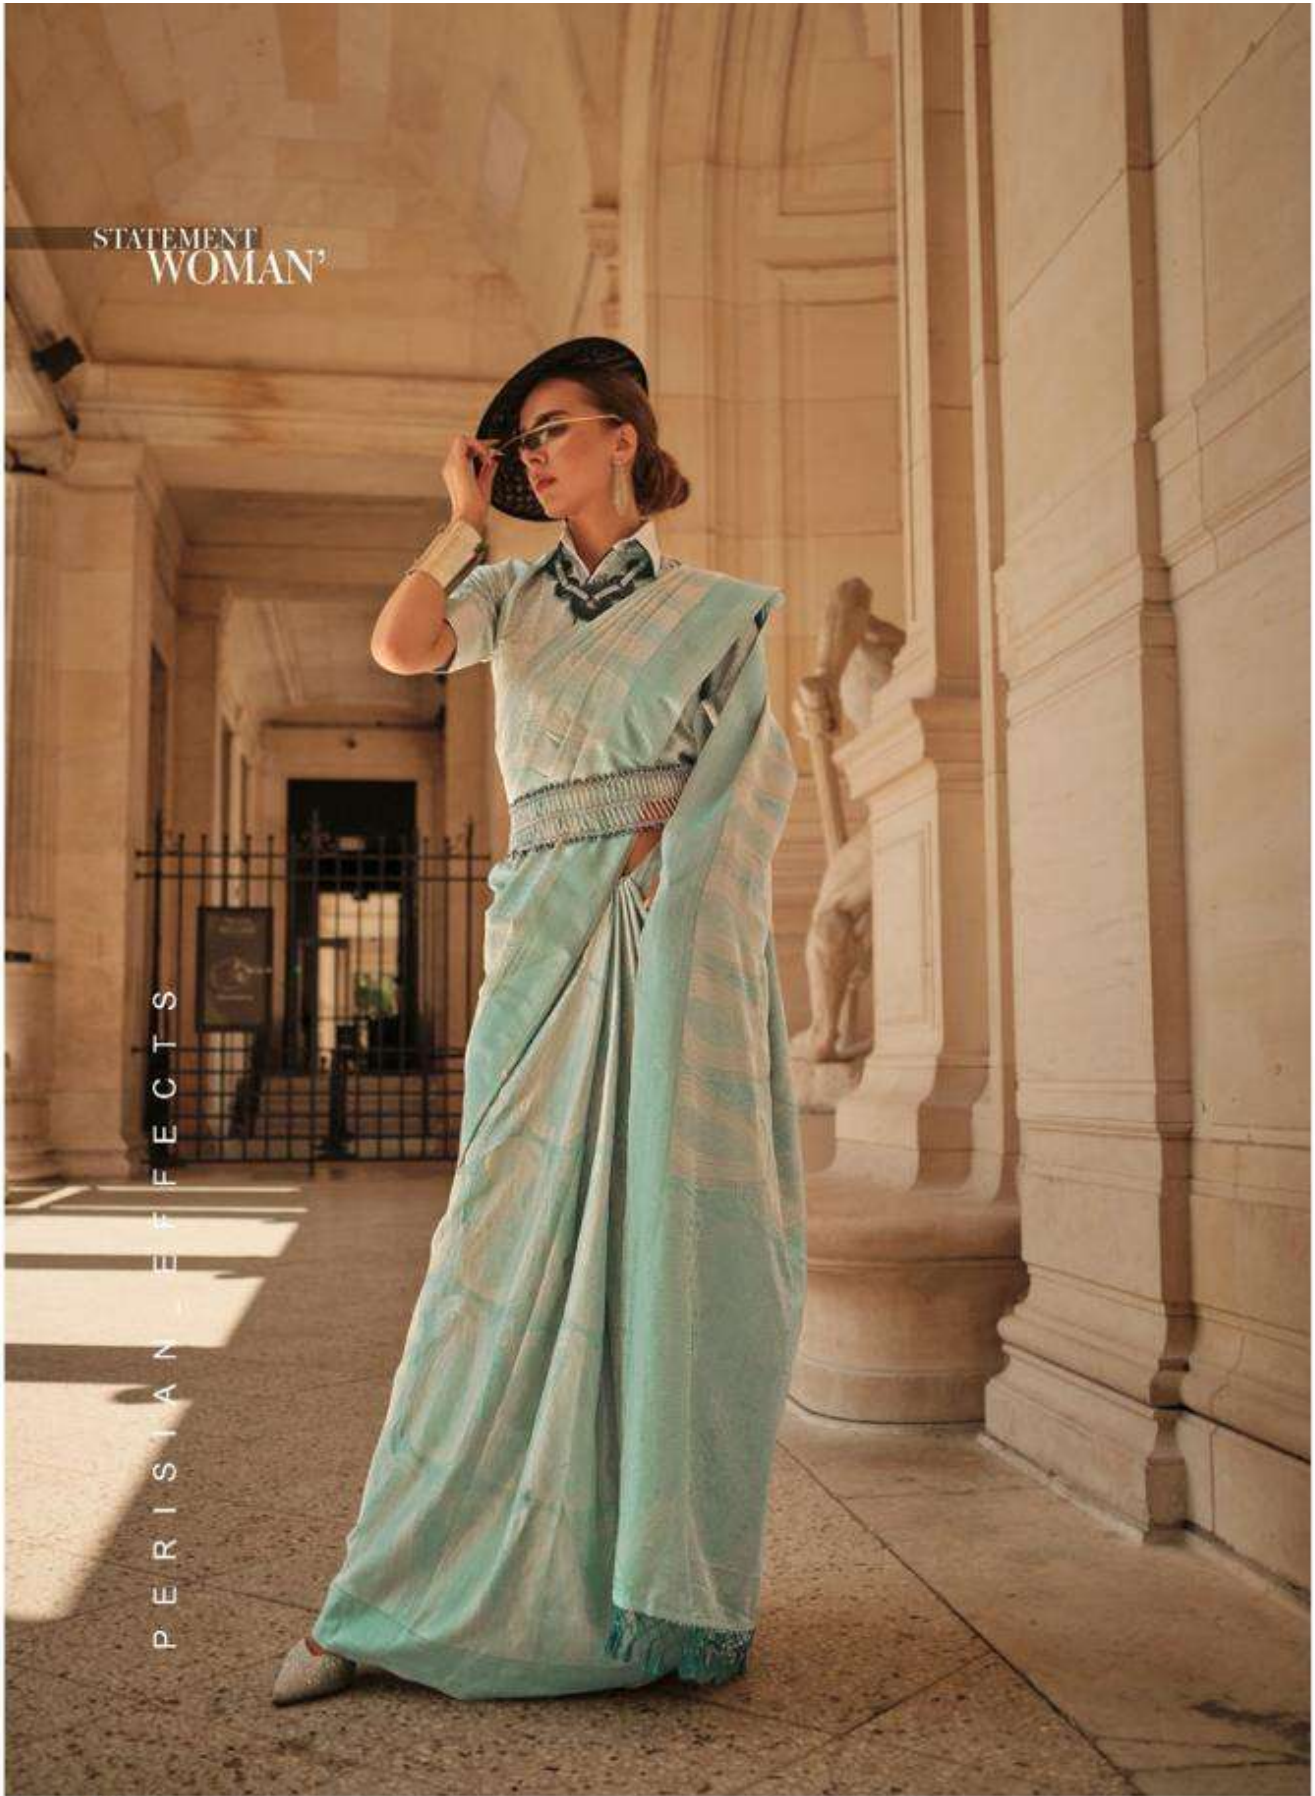

STATEMENT
WOMAN²

PERISIAN EFFECTS

RAJTEX
Amalgam
Print sarees | Lehngas | Silk sarees

KYHA_SILK

PURE SATIN HANDLOOM WEAVING 3 3 6 0 0 2