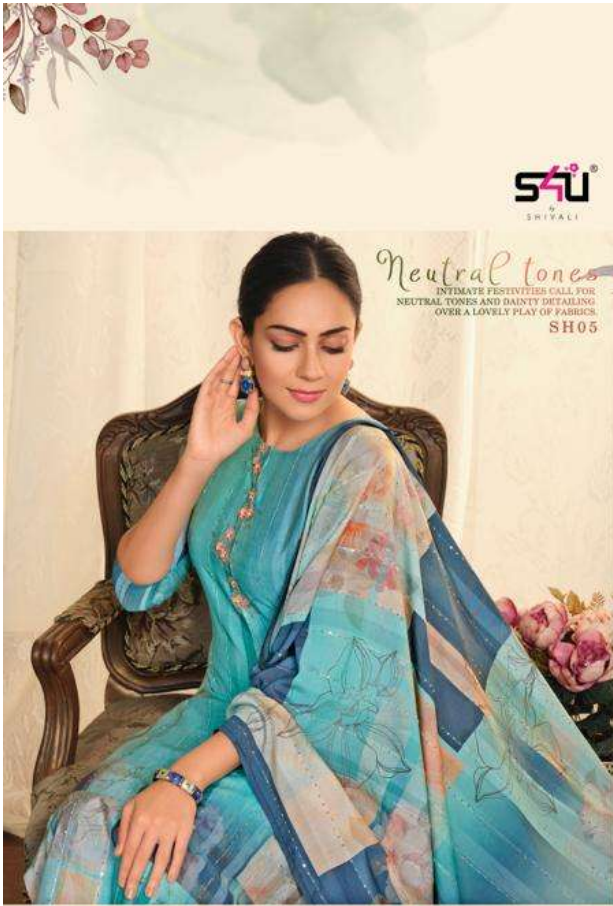

# Sunshine

VOL-2

**S4U**  
SHIVALI

*Youthful indulgence*  
WEAR THE MOOD-BRIGHTENING COLOUR,  
FEATURING A CHIC  
PLAY OF FLORAL AND  
GEOMETRIC PATTERNS  
**SH06**

SHU<sup>®</sup>  
SHIVALI

Happy hues  
CELEBRATE 50 YEARS IN THIS COLOUR  
YOUTHFUL SET BLENDED IN  
HAPPY HUES AND FLORAL PRINT  
SH01