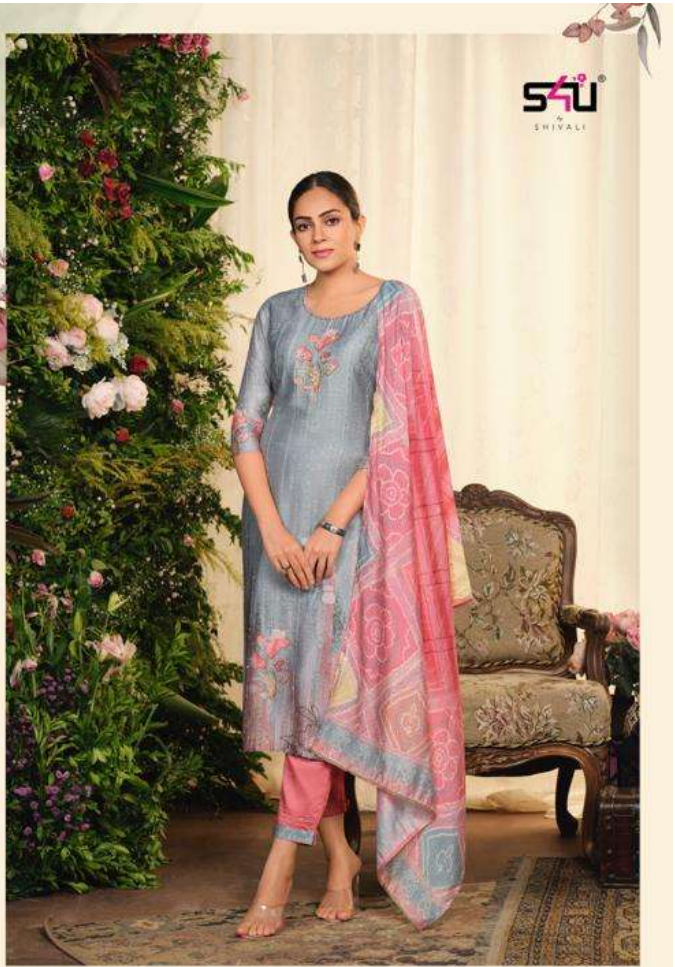

# Sunshine

VOL-2

**S4U**  
SHIVALI

*Youthful indulgence*  
WEAR THE MOOD-BRIGHTENING COLOUR,  
FEATURING A CHIC  
PLAY OF FLORAL AND  
GEOMETRIC PATTERNS  
**SH06**

SHU<sup>®</sup>  
SHIVALI

Happy hues  
CELEBRATE 50 YEARS IN THIS COLOUR  
YOUTHFUL SET BLENDED IN  
HAPPY HUES AND FLORAL PRINT  
SH01