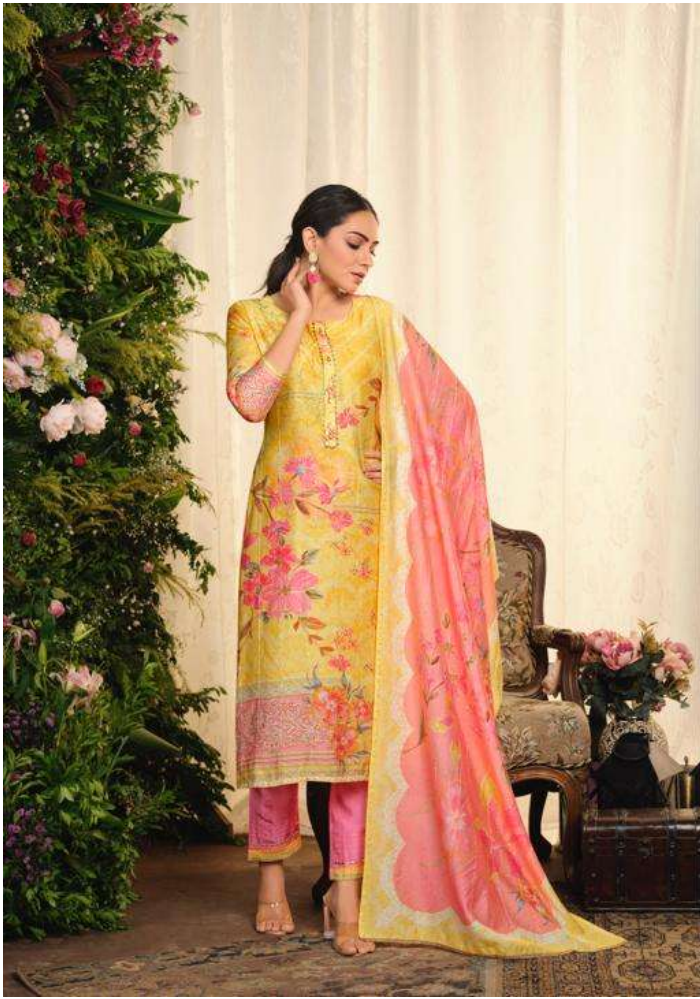

# Sunshine

VOL-2

S4U<sup>®</sup>

by SHIVALI

# Sunshine

VOL-2

**S4U**  
SHIVALI

*Youthful indulgence*  
WEAR THE MOOD-BRIGHTENING COLOUR,  
FEATURING A CHIC  
PLAY OF FLORAL AND  
GEOMETRIC PATTERNS  
**SH06**

SHU<sup>®</sup>  
SHIVALI

Happy hues  
CELEBRATE 50 YEARS IN THIS COLOUR  
YOUTHFUL SET BLENDED IN  
HAPPY HUES AND FLORAL PRINT  
SH01