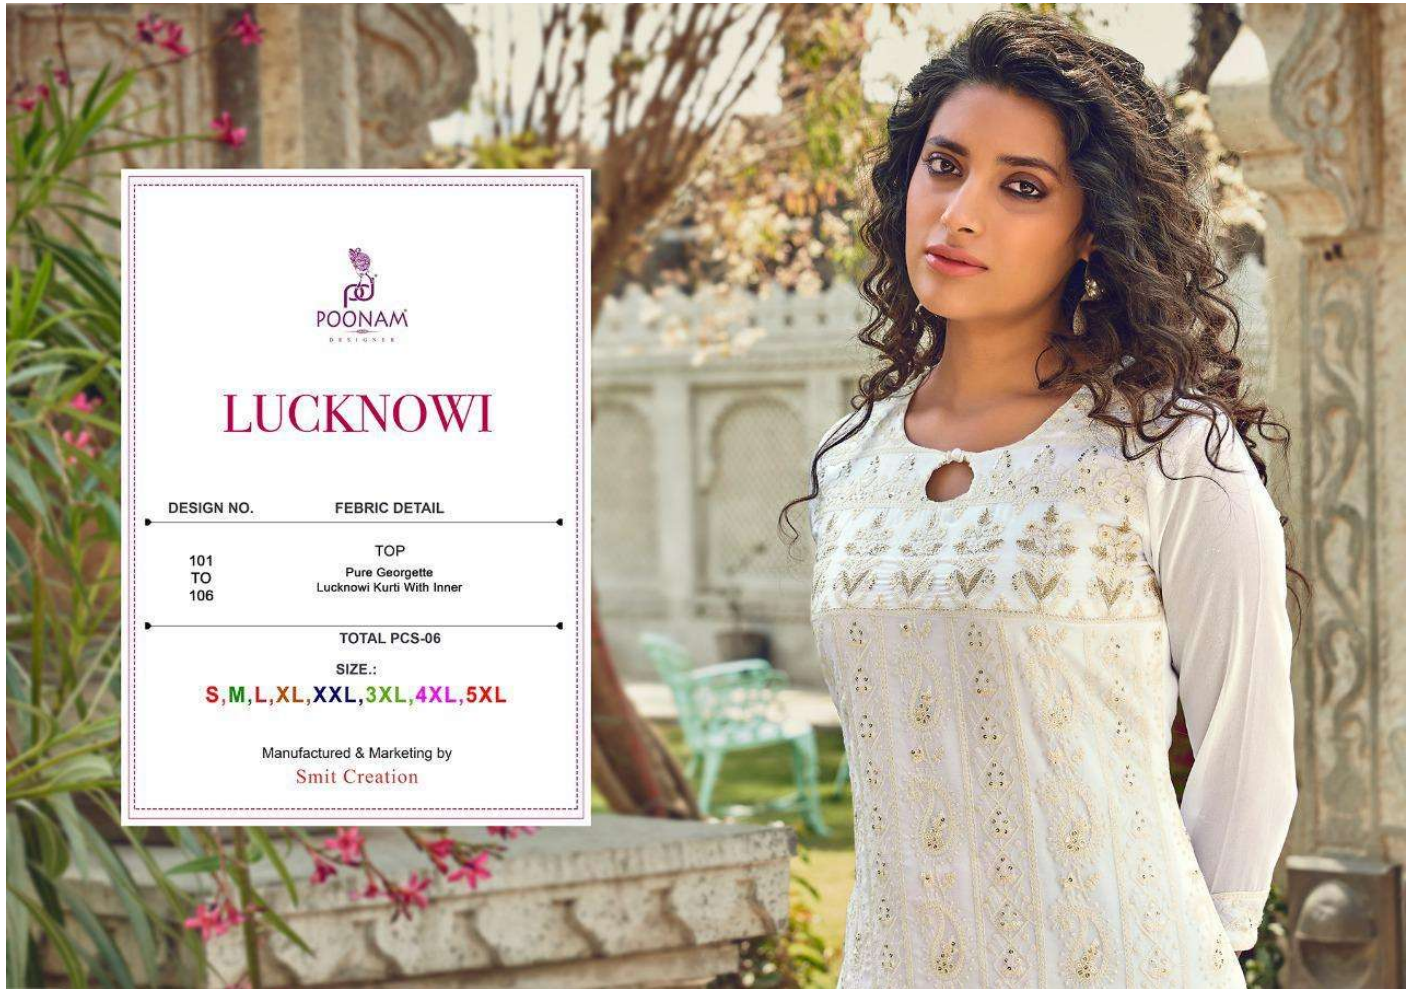

LUCKNOWI

DESIGN NO. FEBRIC DETAIL

101
TO
106

TOP
Pure Georgette
Lucknowi Kurti With Inner

TOTAL PCS-06

SIZE.:

S, M, L, XL, XXL, 3XL, 4XL, 5XL

Manufactured & Marketing by
Smit Creation