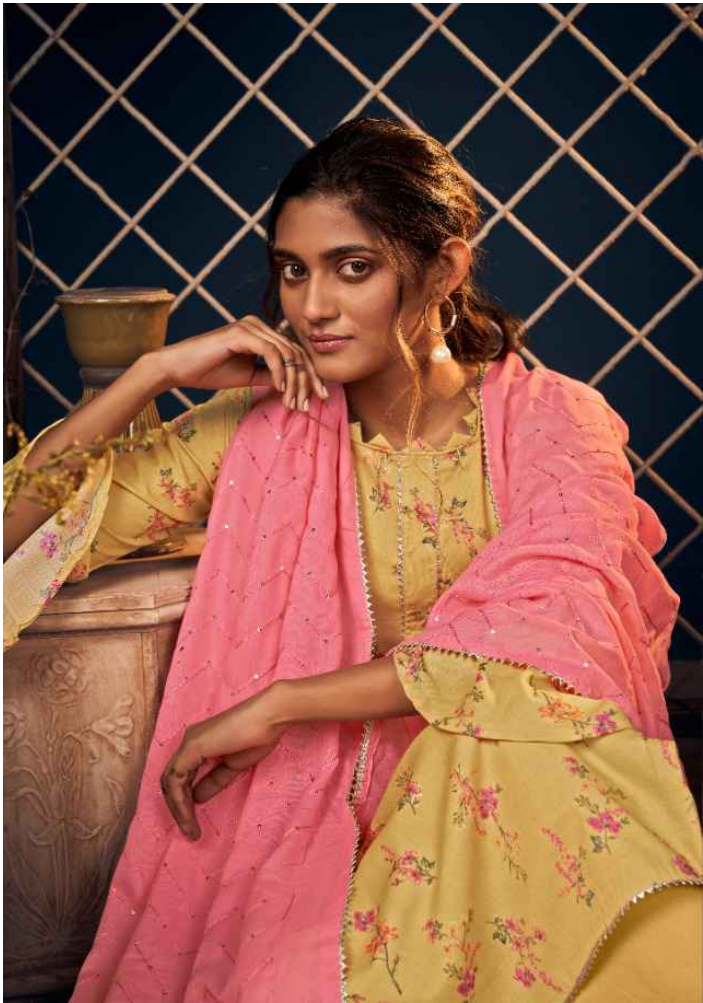

MARIYUM ARTS®
Colours of life

BLOSSOM

MARIYUM ARTS®
Colours of life

BLOSSOM

MARIYUM ARTS
Balance of life

Bold New Vision

Fashion to reward

The beauty of a woman is not in a design model but the true beauty
is a woman is reflected in her soul. It is the looking that also
sings the glow that radiates from the inside. The beauty
of a woman grows with the passing years.

id no. 3007

cf.no. 3006

Model No. - 3001

cf. no. - 3004

MARIYUM ARTS
Colours of Life

DESTINY

fashion is in the sky, in the street Create

The beauty of a woman must be seen from
in her eyes, because that is the doorway to
her heart, the place where love resides.