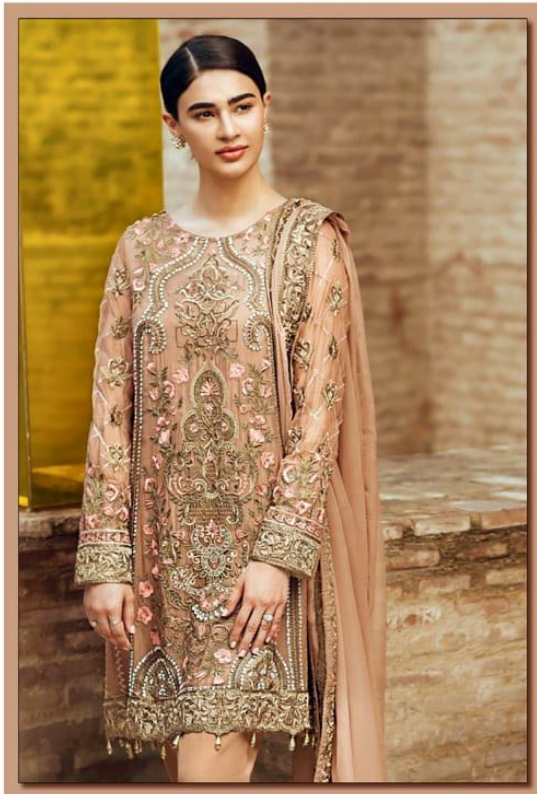

1002

AYRA-3