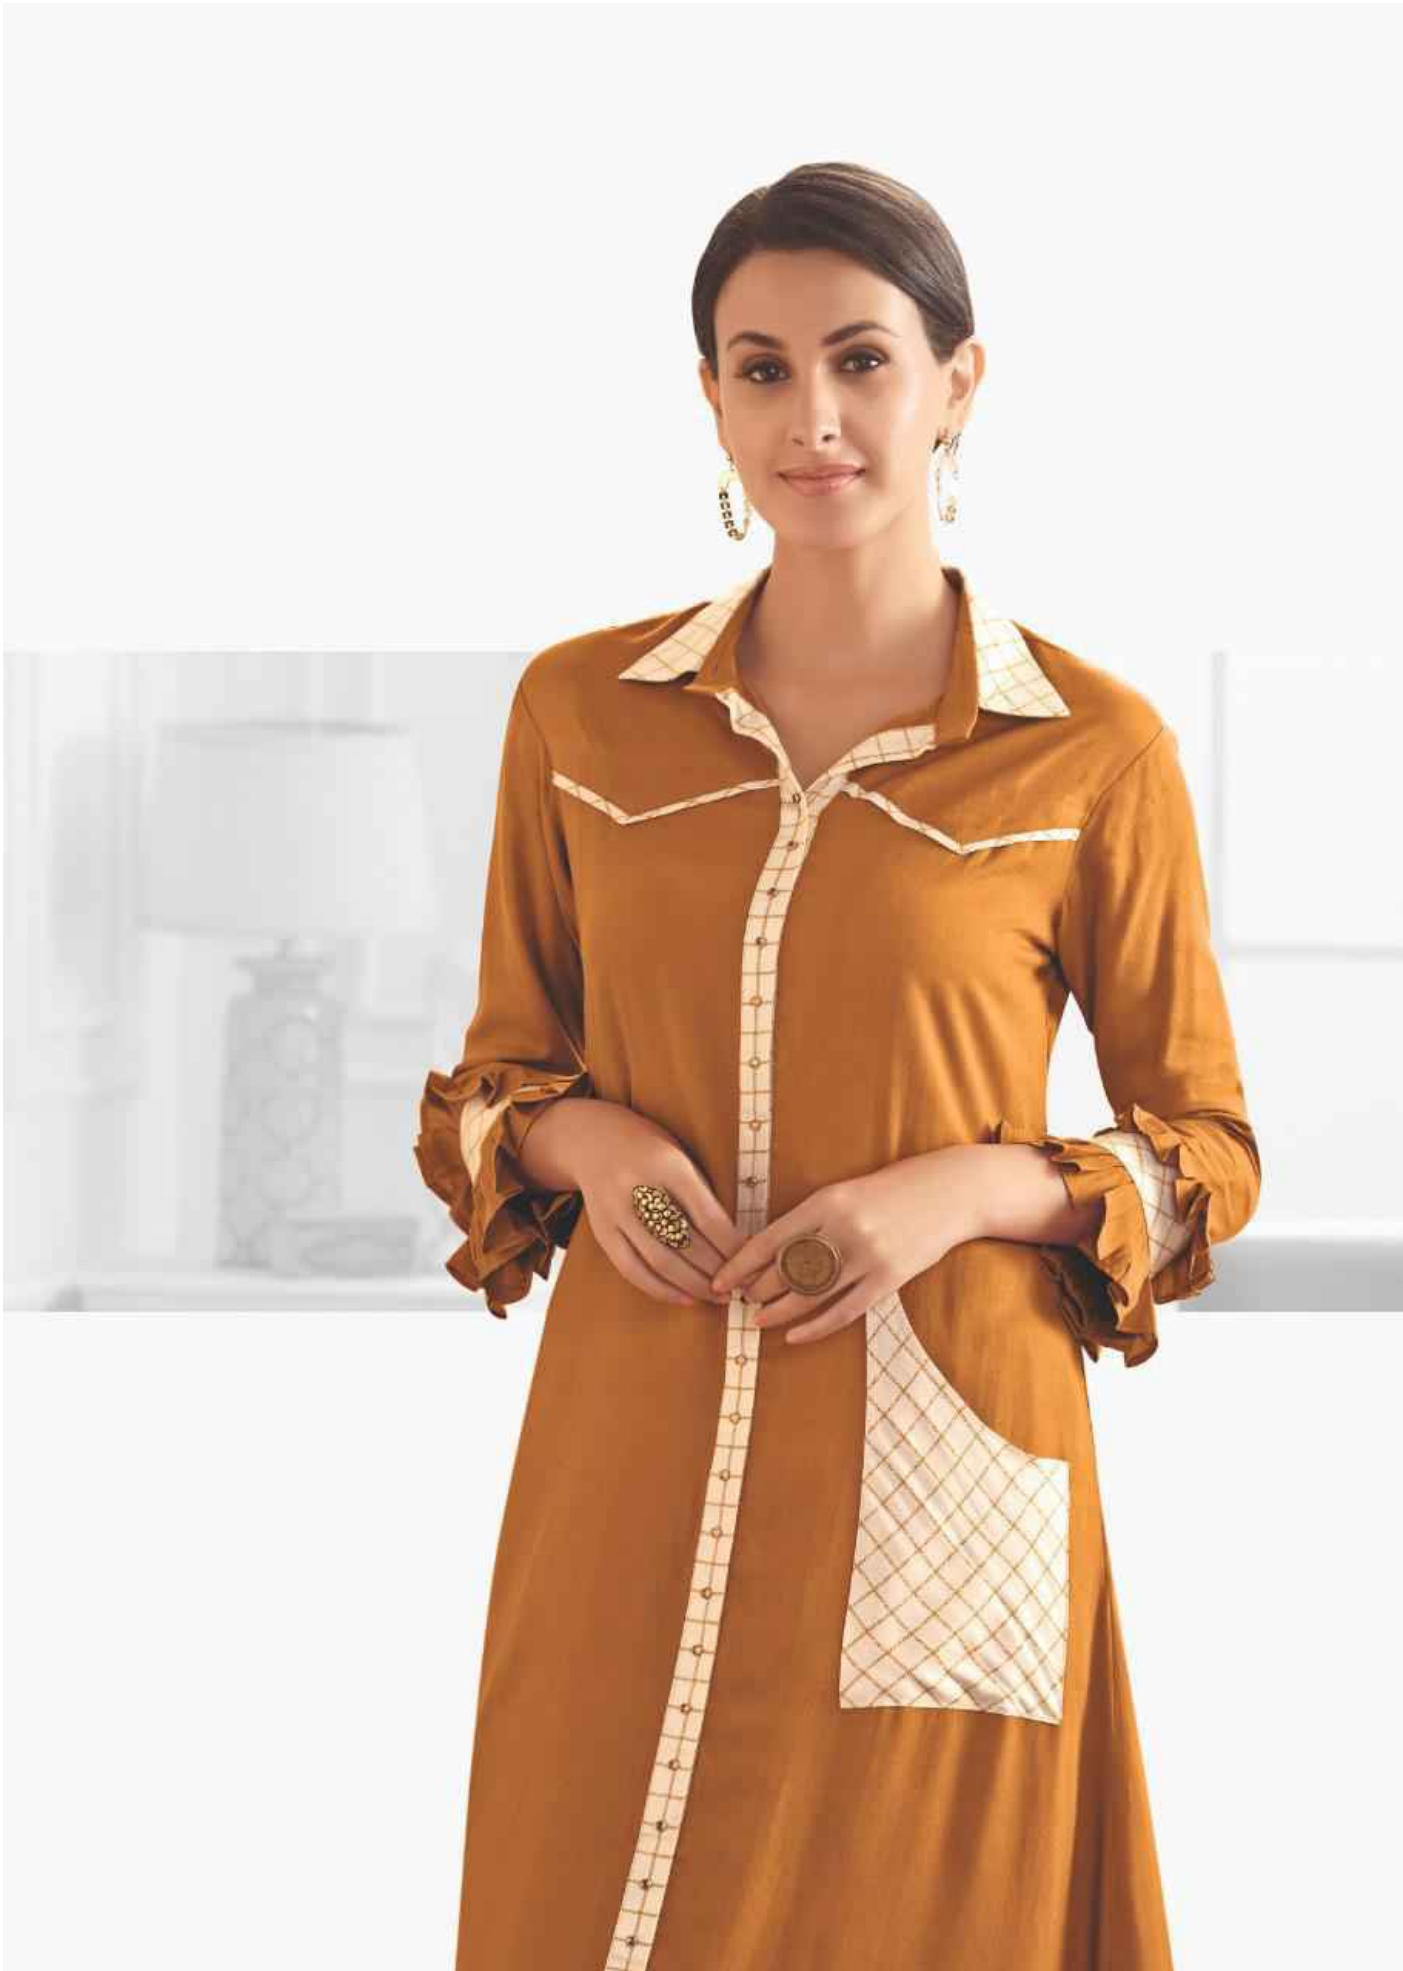

SN | SHUBH_{nx}

ANDY

BALANCE
Your Life

EV-6

SN | SHUBH_{nx}

SN | SHUBH_{nx}

EV-5

Fantasia *Resort*

EDITORIAL

You are the blessing which makes every day worth living.
Your garments reflect hope when all is lost.
You are the lighthouse on dark,
desolate shores, guiding lost souls back to life.

EV-4

EV-1

EV-4

EV-2

EV-5

EV-3

EV-6

SN | SHUBH_{nx}

Mood

Some masterpieces define the trend of the era they're born in,
and the ages that follow. These colours out of time are without compare,
peerless in perfection, matchless in magnificence.