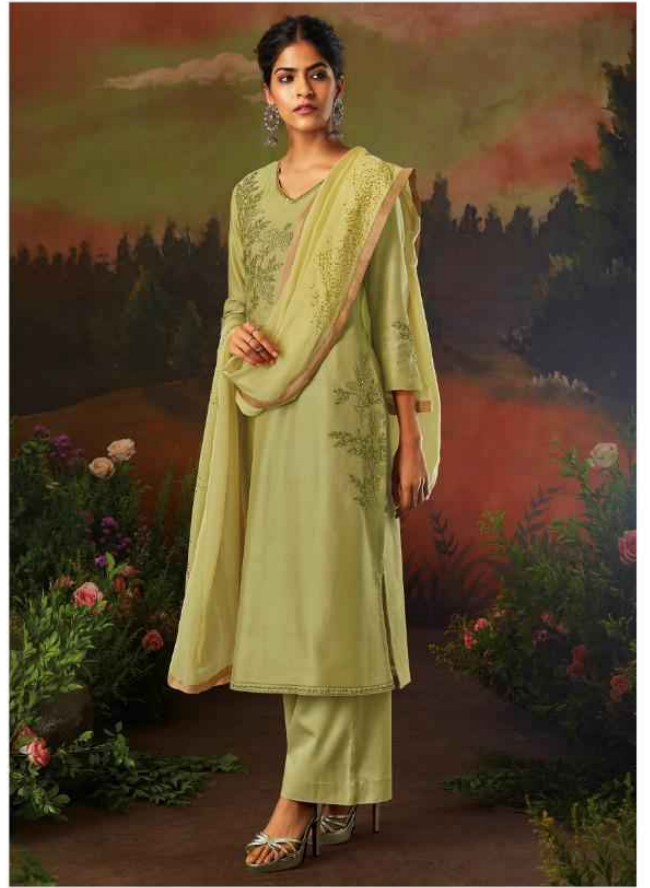

Ganga™

GARDEN OF  
*Birds*

Ganga

8309

8307

8308

8309

8310

8311

8312

Ganga

PRODUCT NAME	<b>GARDEN OF BIRDS</b>
D.NO.	8307 TO 8312
DESCRIPTION	<p><b>TOP</b> PURE KORA SILK SOLID WITH HEAVY EMBROIDERY,HAND WORK &amp; SWAROVASKI WORK</p> <p><b>BOTTOM</b> SILK SATIN SOLID</p> <p><b>DUPATTA</b> PURE SOFTY SILK SOLID WITH HEAVY SWAROVASKI WORK</p>
PRICE	<b>2265/- EACH+GST(EXTRA)</b>