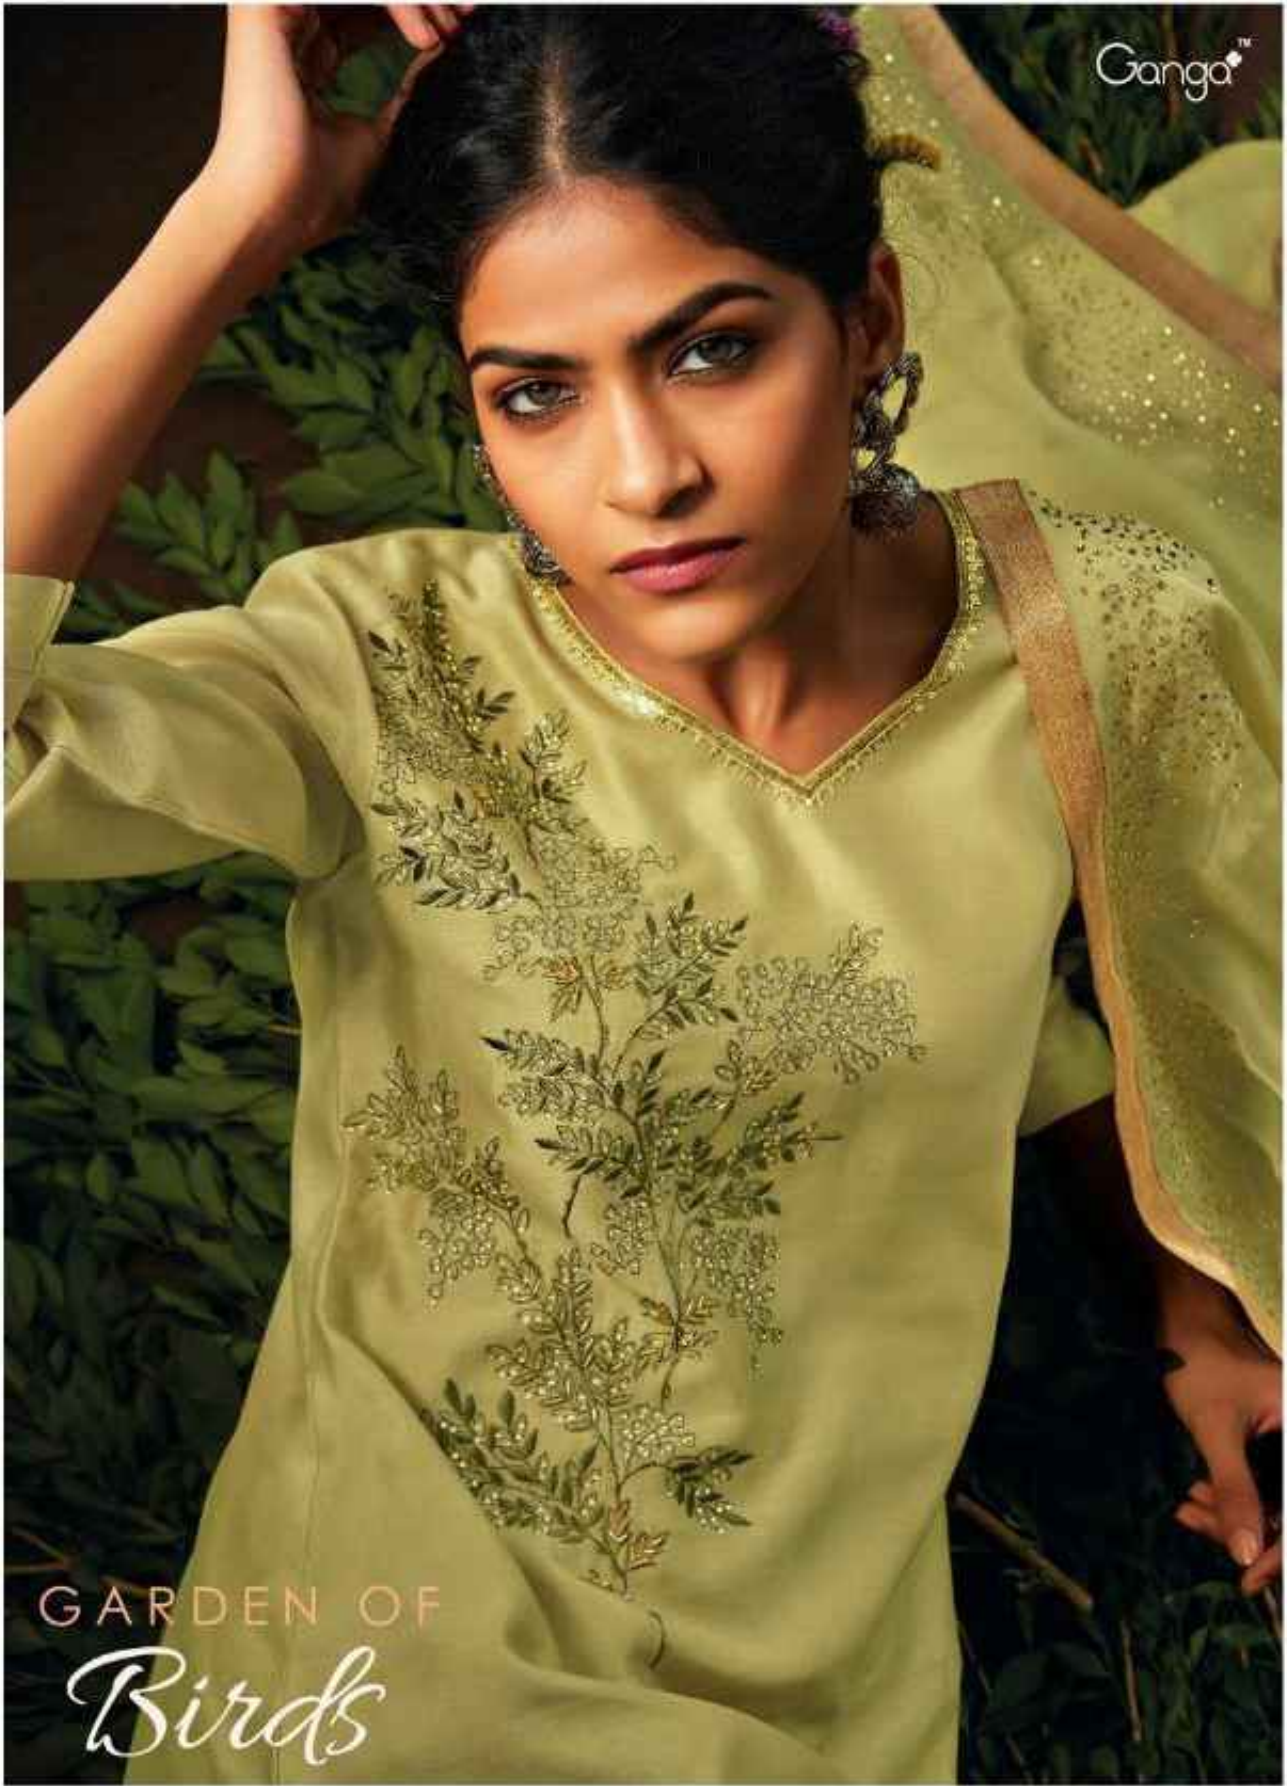

Ganga™

GARDEN OF
Birds