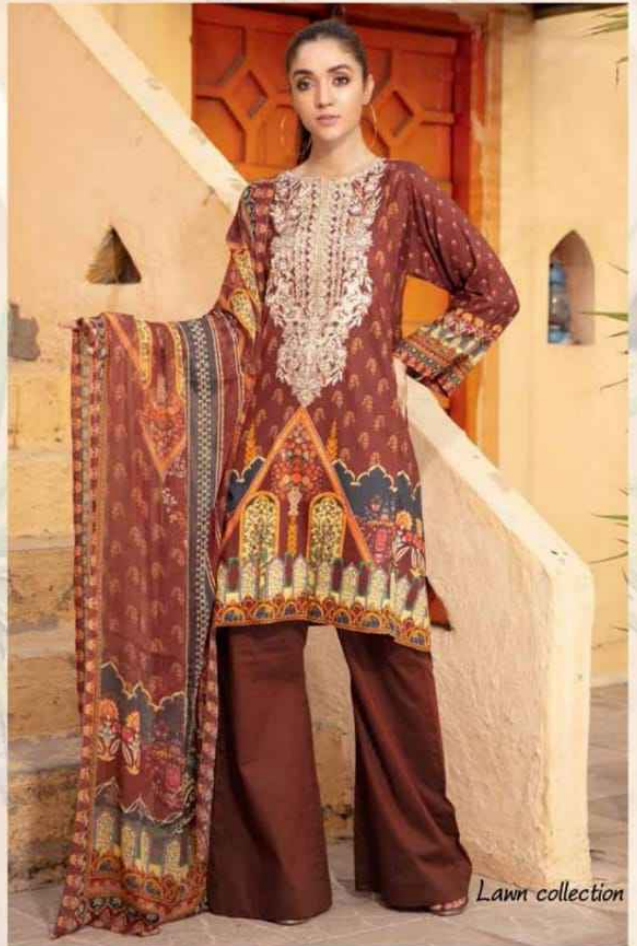

Lawn collection