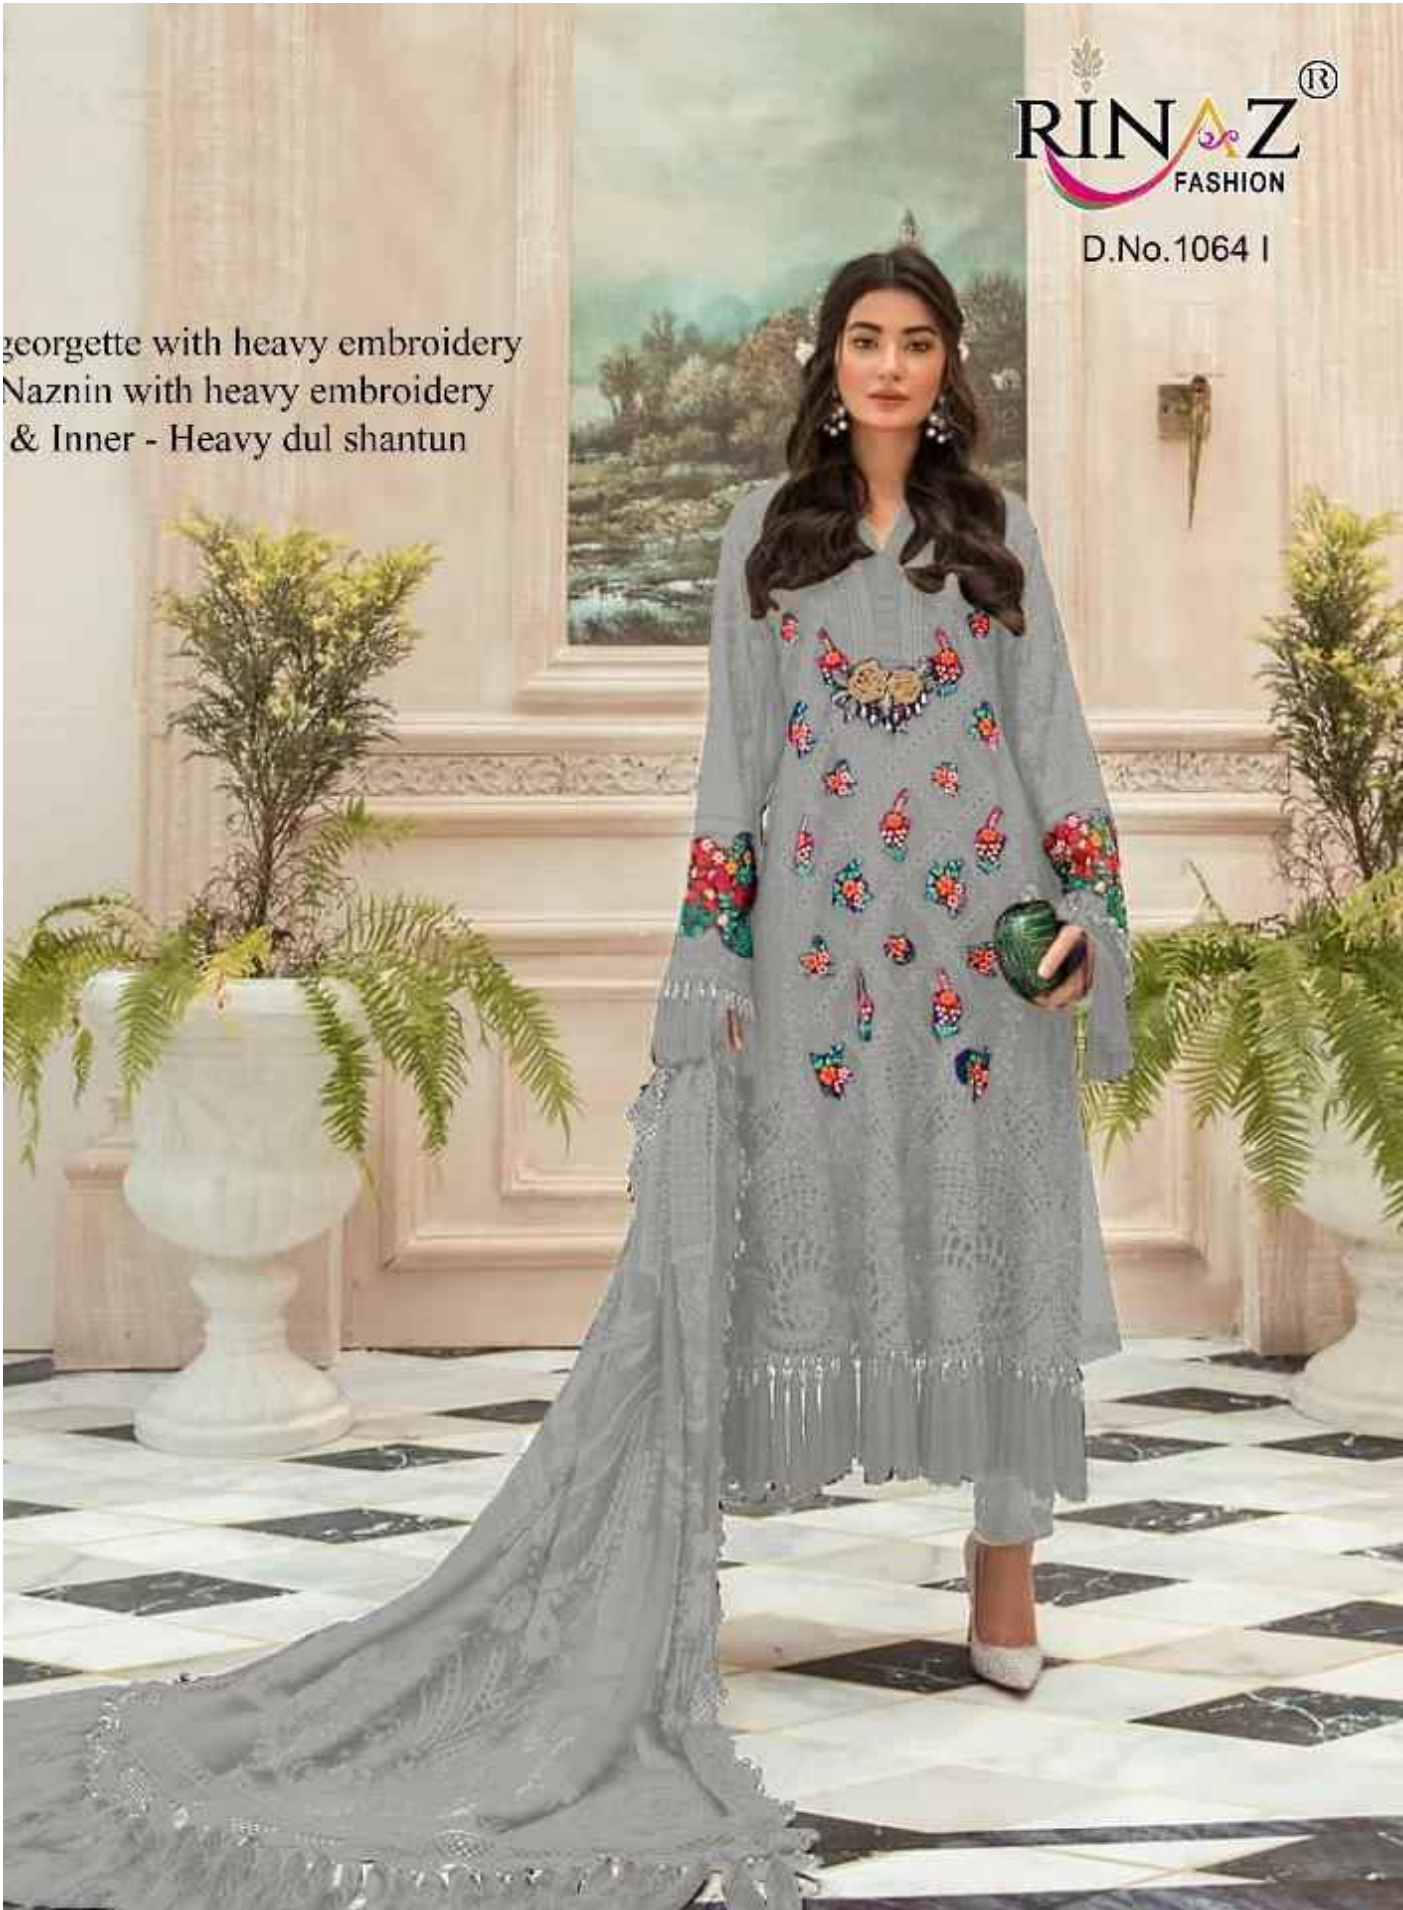

RINAZ[®]
FASHION

D.No.1064 I

georgette with heavy embroidery
Naznin with heavy embroidery
& Inner - Heavy dul shantun

Top - Fox georgette with heavy embroidery
Dupita - Naznin with heavy embroidery
Bottam & Inner - Heavy dul shantun

Top - Fox georgette with heavy embroidery
Dupita - Naznin with heavy embroidery
Bottom & Inner - Heavy dul shantun

Top - Fox georgette with heavy embroidery
Dupita - Naznin with heavy embroidery
Bottam & Inner - Heavy dul shantun