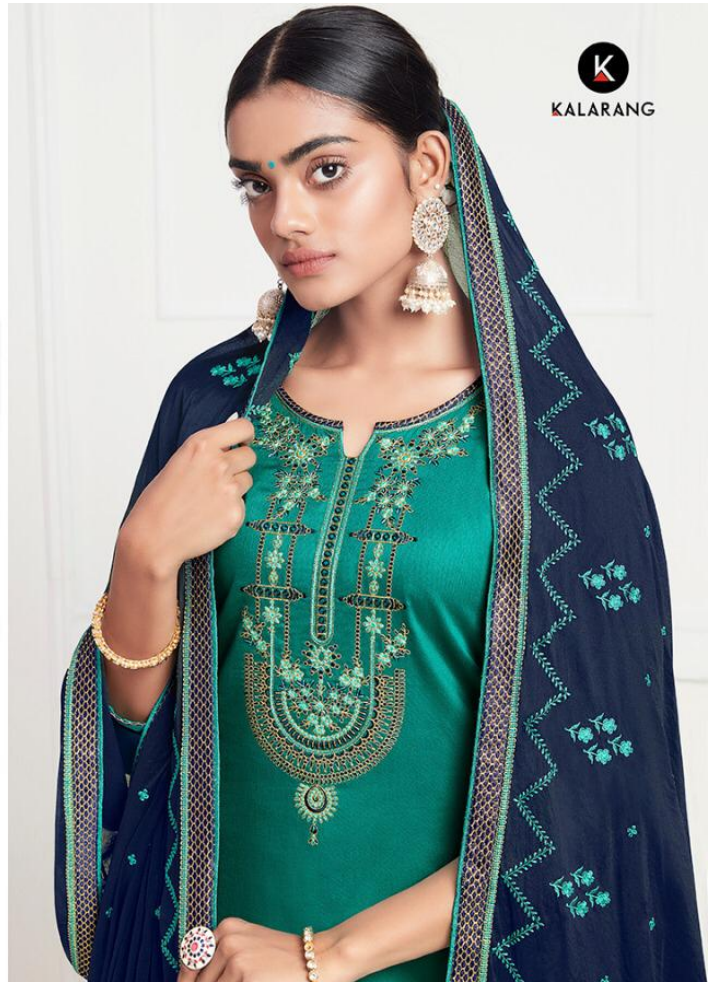

KALARANG

BLACK BERRY

K
KALARANG

THE GLORY TOUCH

SOFT AND SUPPLE. THIS SAREE IS SURE TO MAKE YOU LOOK ENTICING.

code-1233

LAVISH LOOK

SOFT AND SUPPLE, THIS DRESS IS SURE TO MAKE YOU LOOK ENTICING.

● code-1231 ●

KALARANG

QUEENLY ATTIRE

LUXURY BRILLIANT TONES WITH ITS PREMIUM RANGE OF FABRIC

code-1234

KALARANG

● code-1231 ●

● code-1232 ●

● code-1233 ●

● code-1234 ●

KALARANG

TRANSFORMING FASHION

CATALOG NAME: **BLACK BERRY**

PIECES : **4**

	FABRICS DETAILS (Material Only)
TOP	JAM SILK COTTON WITH EMBROIDERY WORK
BOTTOM	PURE SILK VISCOSE JARI BUTTI READYWEAR
DUPATTA	PURE CHINON WITH EMBROIDERY WORK WITH BROCKET BORDER