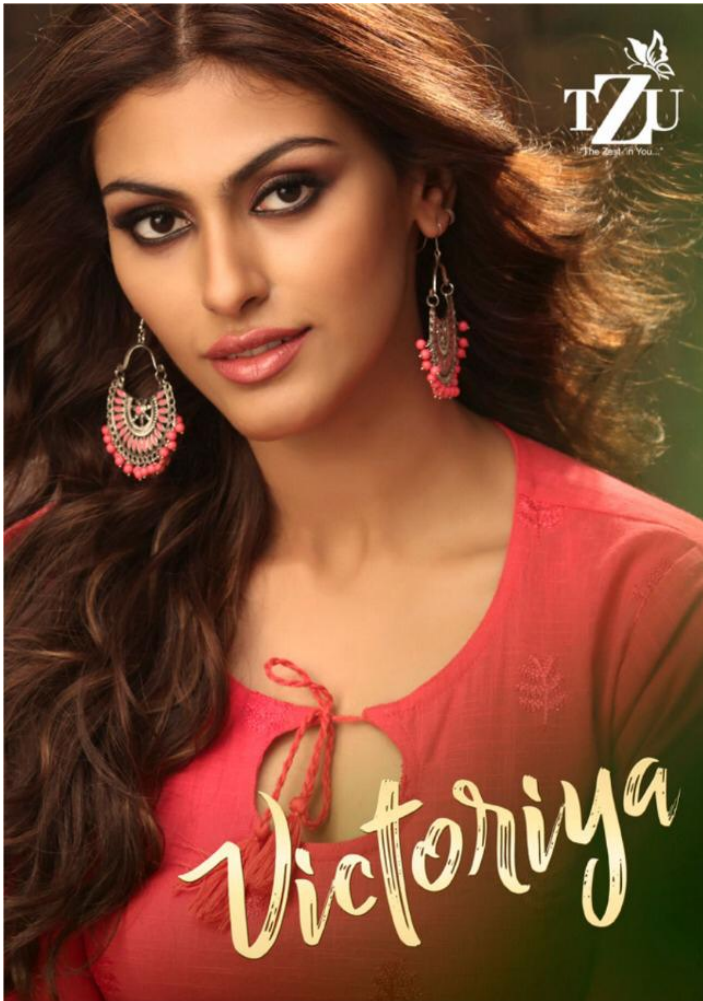

TZU
"The Zest in You..."

Victoriya / 1004

TZU
The Zest in You.

Victoriya / 1001

TZU
The Zest in You...

TZU
"The Zest in You..."

VICTORIYA

2019 COLLECTION

- **FABRIC : COTTON**
- Pattern : Slub Self Emb with Plazzo
- Spec. : Straight Cut
- Length : 48 inch.
- Sizes : L, XL, 2XL, 3XL
- Designs : 1001 to 1004

TZU
"The Zest in You..."

Victoriya / 1002

TZU
"The Best in You..."